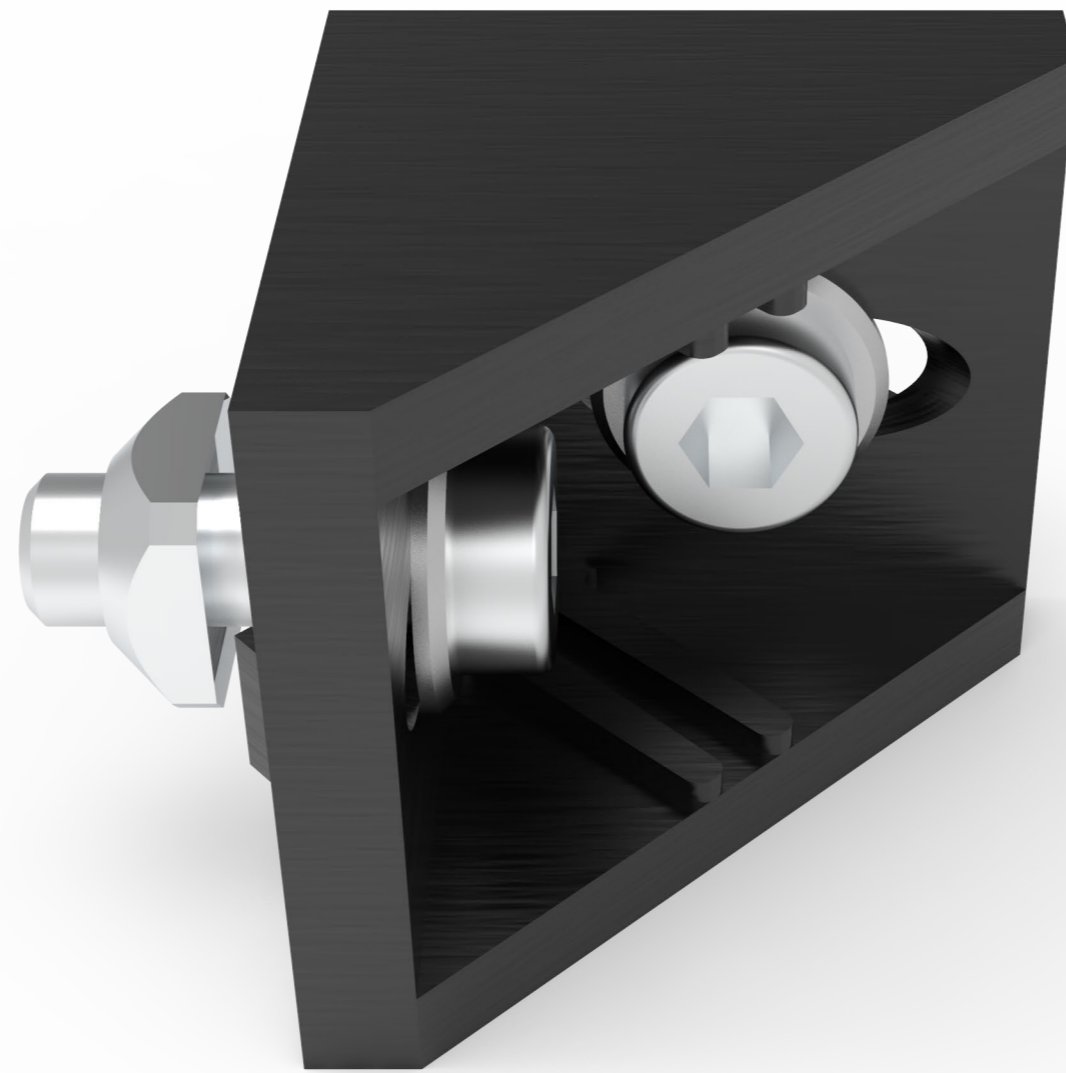

LW305

EAN 5603209083055

90° RAIL CONNECTOR

FIXADOR DE PERFIL 90°

COMPATIBLE WITH
LW SERIES
ALUMINUM COLOR
(FOR LW1000/LW1500)

EASY TO INSTALL
AND COMBINE

MODULAR MOUNT
WITH **UNLIMITED**
CONFIGURATION