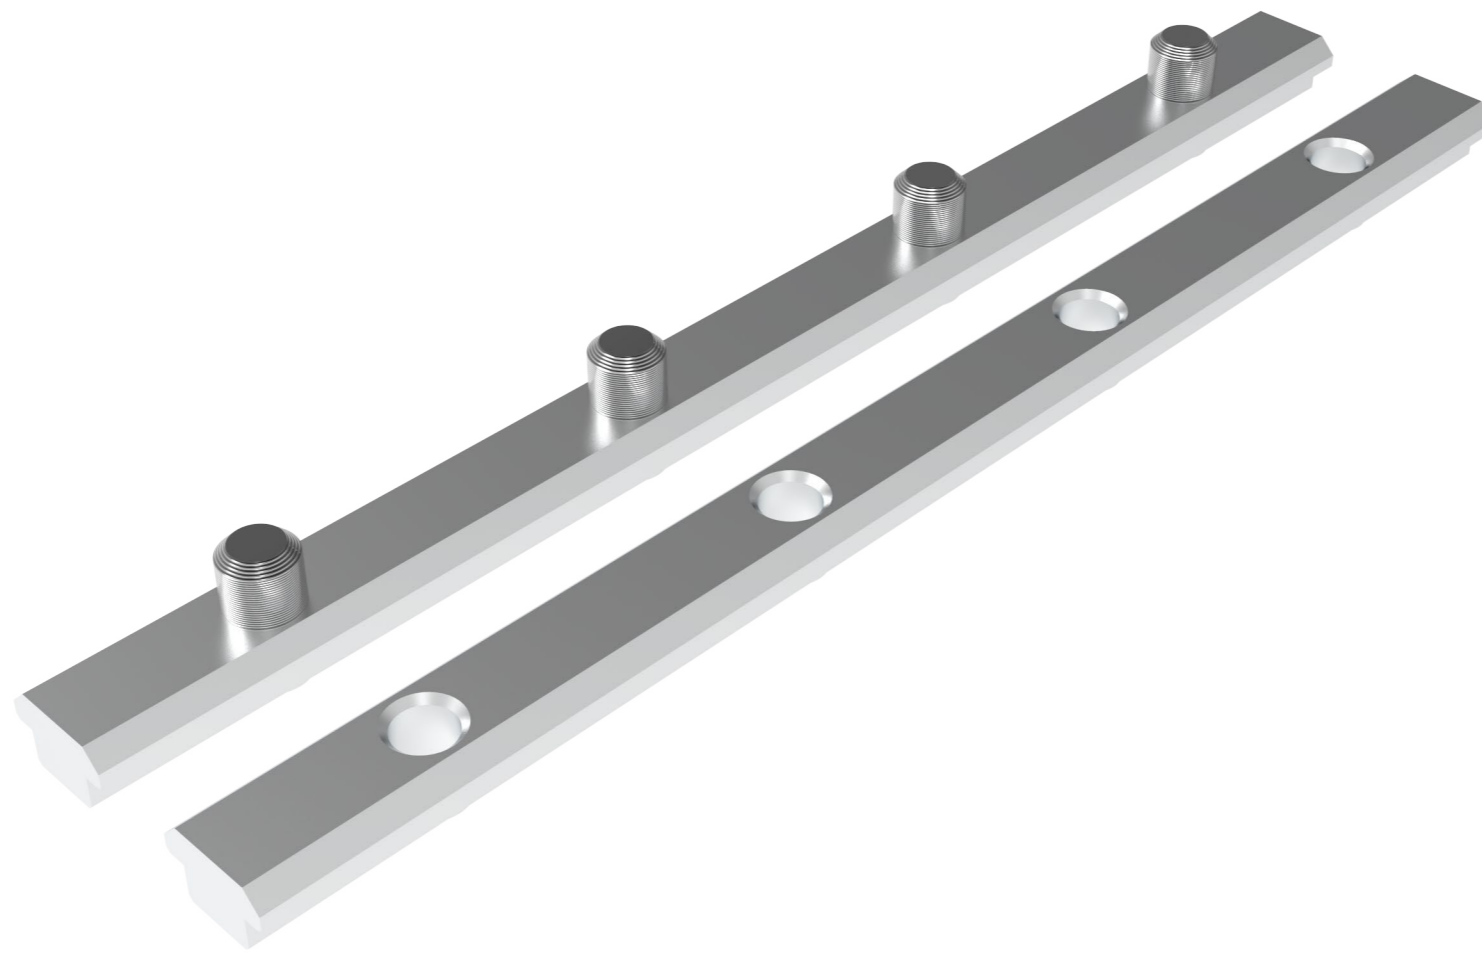

LW303

EAN 5603209083031

AL RAIL EXTENSION BARS

PLACA DE FIXAÇÃO

[2PCS/SET]

COMPATIBLE WITH
LW SERIES
ALUMINUM COLOR
(FOR LW1000/LW1500)

EASY TO INSTALL
AND COMBINE

MODULAR MOUNT
WITH **UNLIMITED**
CONFIGURATION