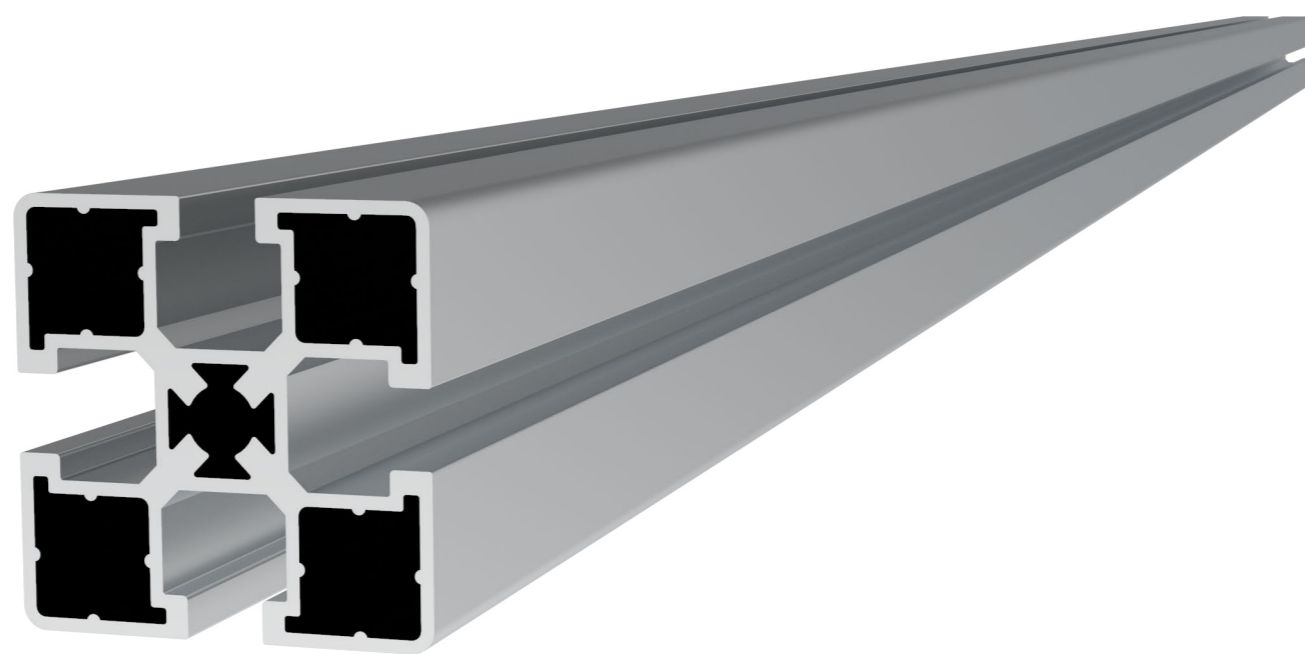

LW1500

EAN 5603209081501

ALUMINUM RAIL 1500MM

PERFIL ALUMÍNIO 1500MM

LW1000
ALUMINUM COLOR
EAN: 5603209081006

COMPATIBLE WITH
LW SERIES
ALUMINUM COLOR
(LW302 END CAP NOT INCLUDED)

EASY TO INSTALL
AND COMBINE

MODULAR MOUNT
WITH **UNLIMITED**
CONFIGURATION