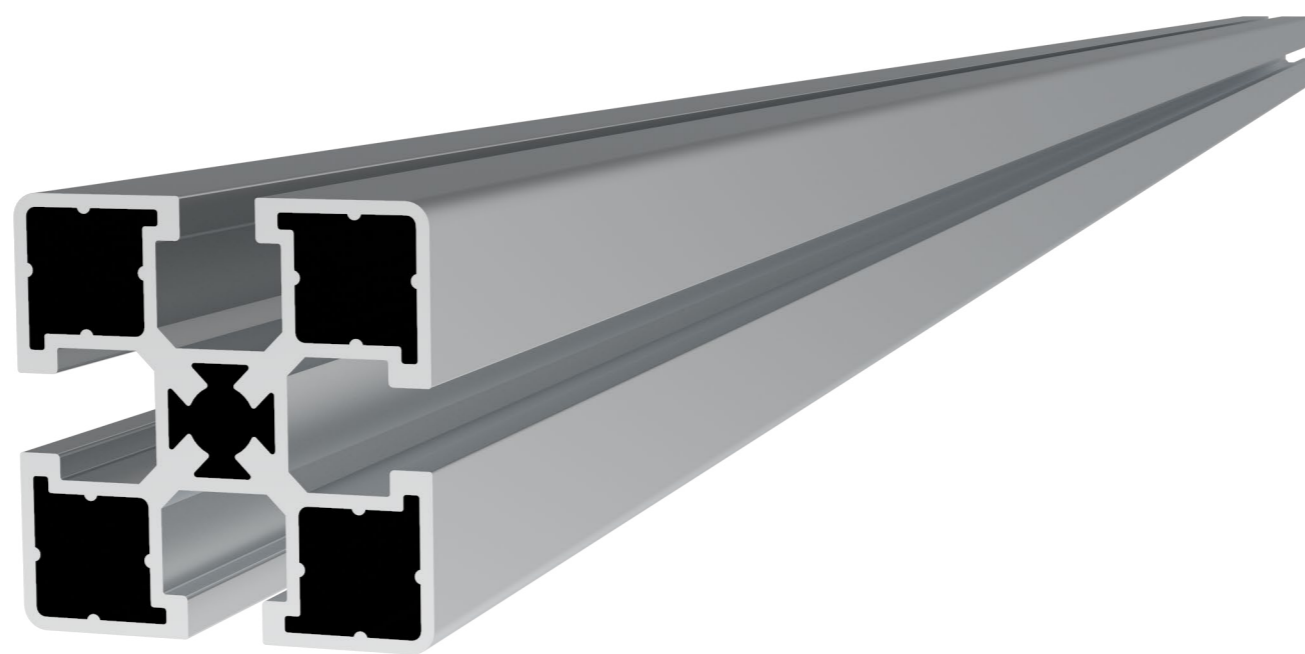

LW1000

EAN 5603209081006

ALUMINUM RAIL 1000MM

PERFIL ALUMÍNIO 1000MM

LW1500
ALUMINUM COLOR
EAN: 5603209081501

COMPATIBLE WITH
LW SERIES
ALUMINUM COLOR
(LW302 END CAP NOT INCLUDED)

EASY TO INSTALL
AND COMBINE

MODULAR MOUNT
WITH **UNLIMITED**
CONFIGURATION