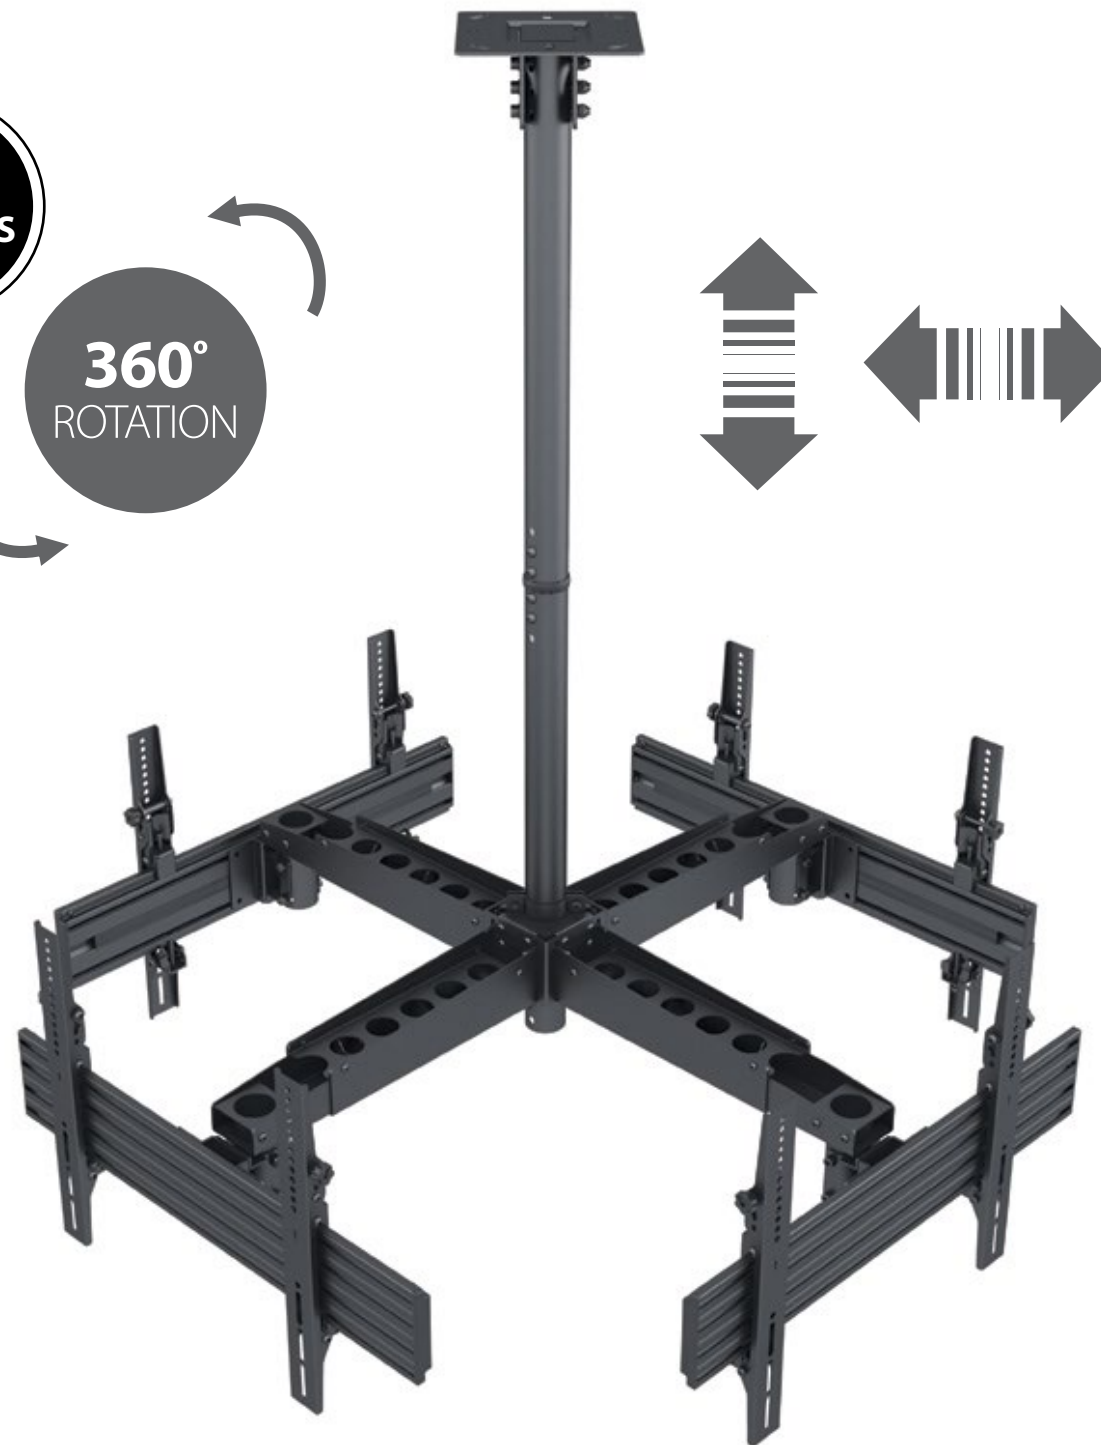

CM640

EAN 5603209002841

32"-65"

DISPLAY CEILING MOUNT 32-65"

EXTENSION: VERTICAL 870-3270MM
HORIZONTAL 400-750MM
TILT +15° | SWIVEL +4° -4°
LEVEL ADJUSTMENT 30°

4
DISPLAYS

360°
ROTATION

100X100 / 200X200
300X200 / 300X300
400X200 / 400X300
400X400 / 600X400

BLACK COLOR

VESA
100X100 to
600X400

870 - 3270mm

CABLE
MANAGEMENT

30 MAX.
(DISPLAY)

EASY TO INSTALL
AND COMBINE

MODULAR MOUNT
WITH **UNLIMITED**
CONFIGURATION