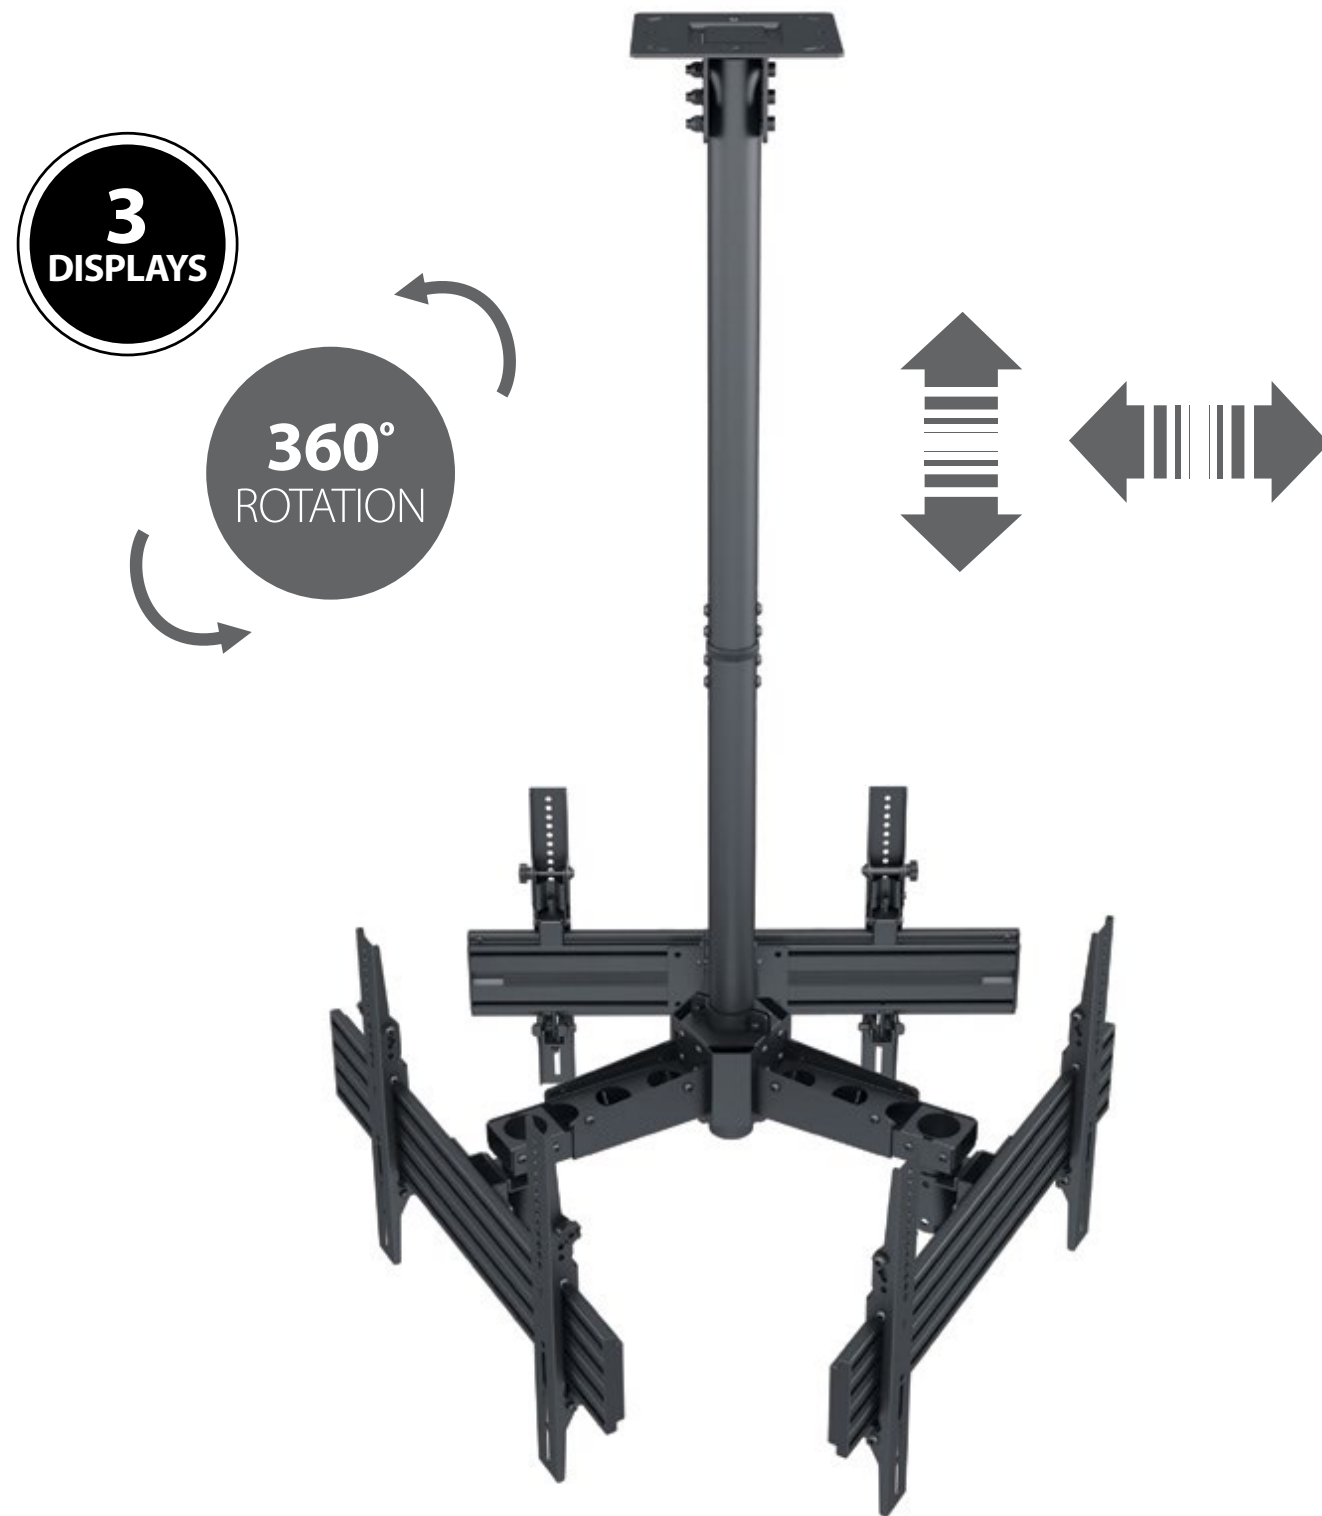

# CM630

EAN 5603209002834

## 32"-65"

### DISPLAY CEILING MOUNT 32-65"

EXTENSION: VERTICAL 800-3000MM  
HORIZONTAL 300-425MM  
TILT +15° | SWIVEL +4° -4°  
LEVEL ADJUSTMENT 30°

100X100 / 200X200  
300X200 / 300X300  
400X200 / 400X300  
400X400 / 600X400

BLACK COLOR

EASY TO INSTALL  
AND COMBINE

MODULAR MOUNT  
WITH **UNLIMITED**  
CONFIGURATION