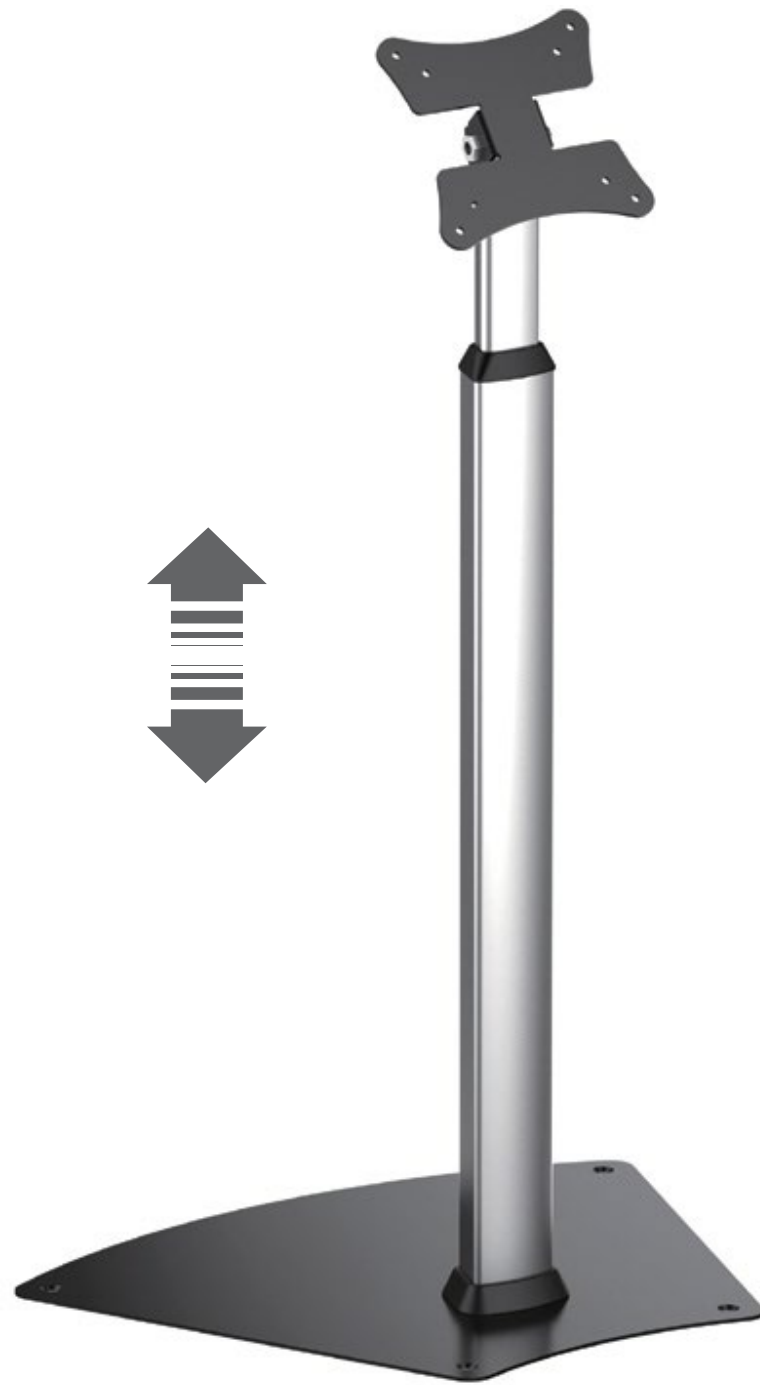

297

EAN 5603209002971

13"-21"

MONITOR FLOOR STAND  
13-21"

TILT +45° -45°

ADJUSTABLE HEIGHT: 700 / 1100MM

75X75  
100X100

SILVER / BLACK COLOR