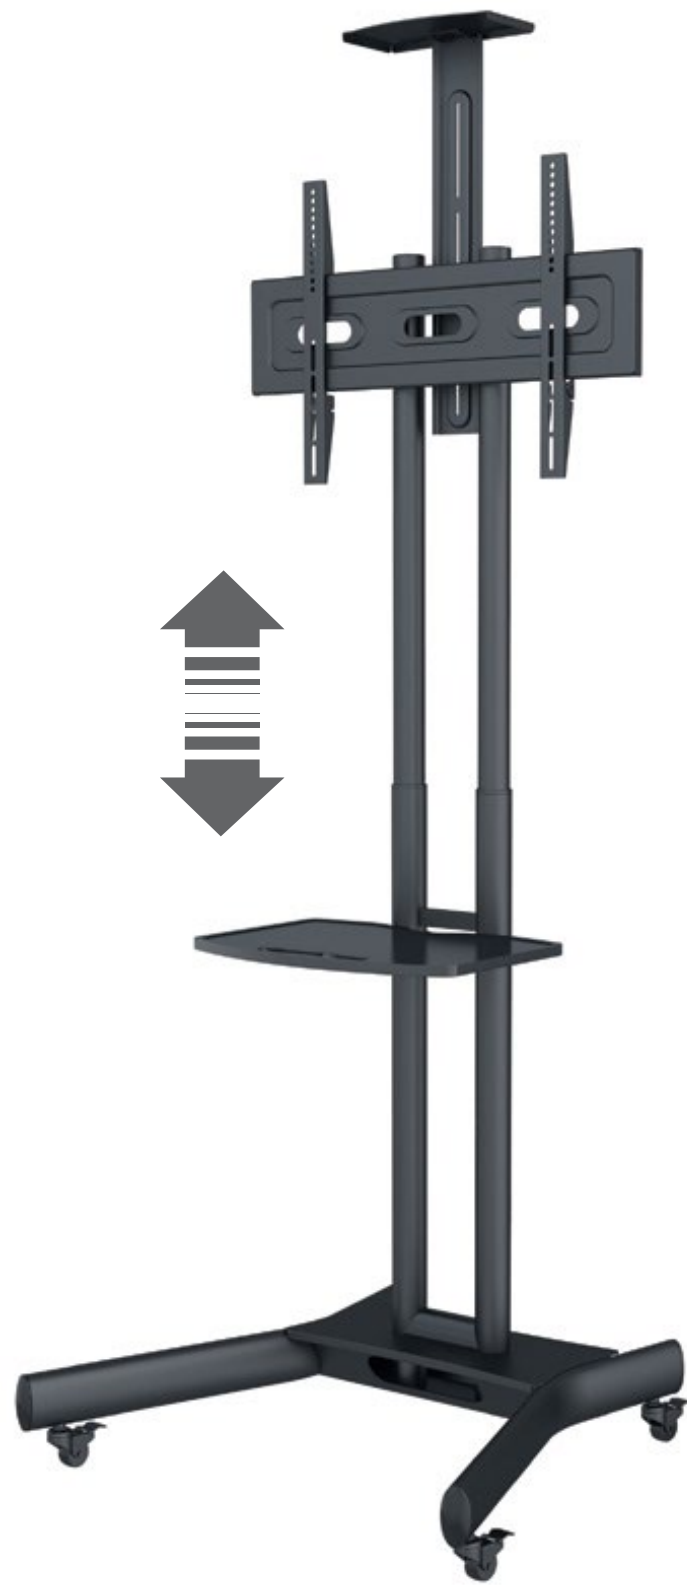

293

EAN 5603209002933

32"-70"

**FREE STANDING CART MOUNT
32-70"**

CAMERA SHELF / AV SHELF INCLUDED
ROTATION 0° TO 90°
ADJUSTABLE HEIGHT: 1030 / 1530MM

100X100 / 200X200
300X200 / 300X300
400X200 / 400X300
400X400 / 600X400

BLACK COLOR