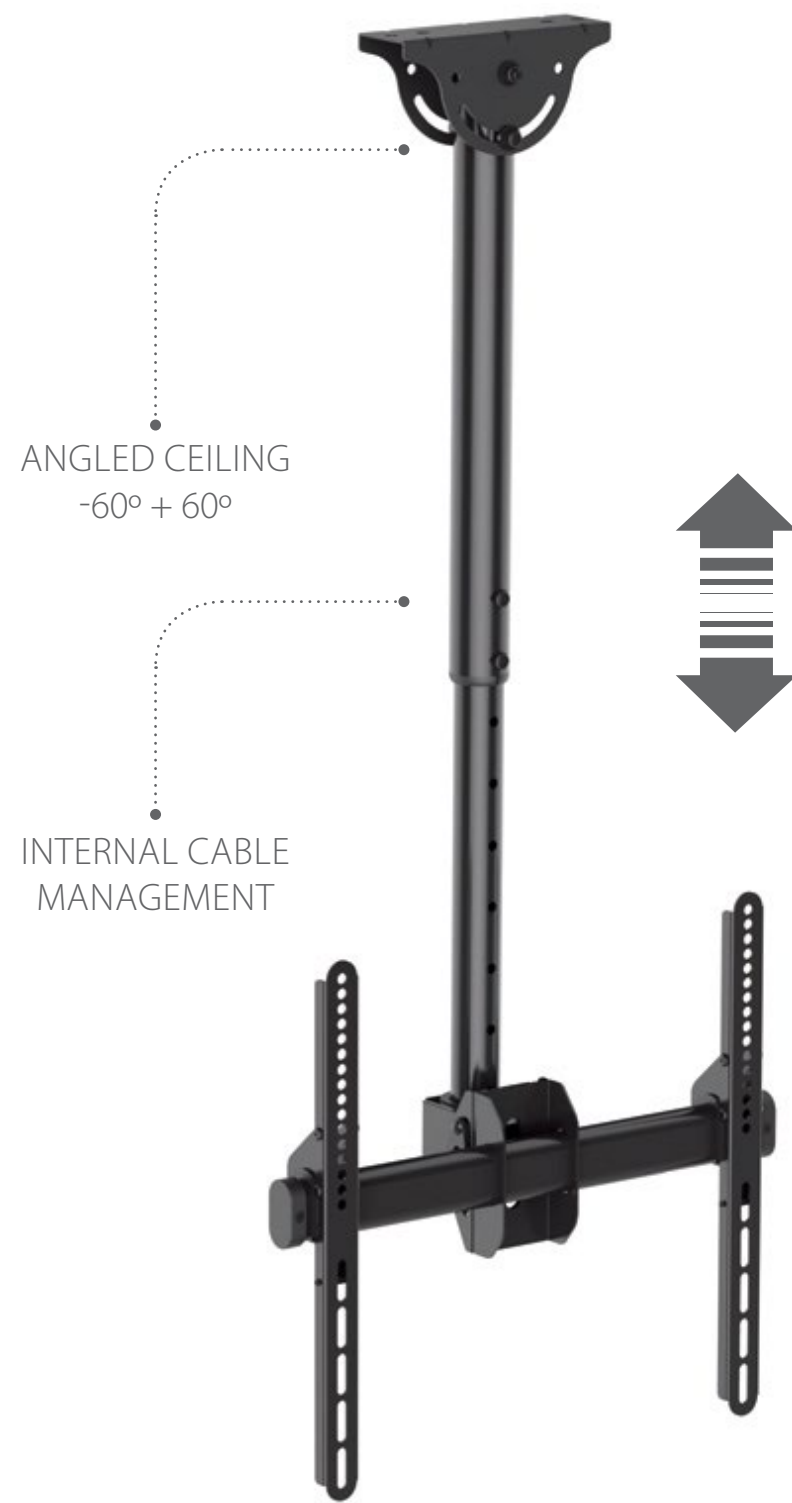

285

EAN 5603209002858

32"-65"

DISPLAY CEILING MOUNT
32-65"

ROTATION 360°
TILT +0° -25° | SWIVEL +3° -3°
EXTENSION HEIGHT: 560-910MM
INTERNAL CABLE MANAGEMENT

200X200 / 300X300
400X200 / 400X400

BLACK COLOR

EASY TO INSTALL
AND COMBINE

MODULAR MOUNT
WITH **UNLIMITED**
CONFIGURATION