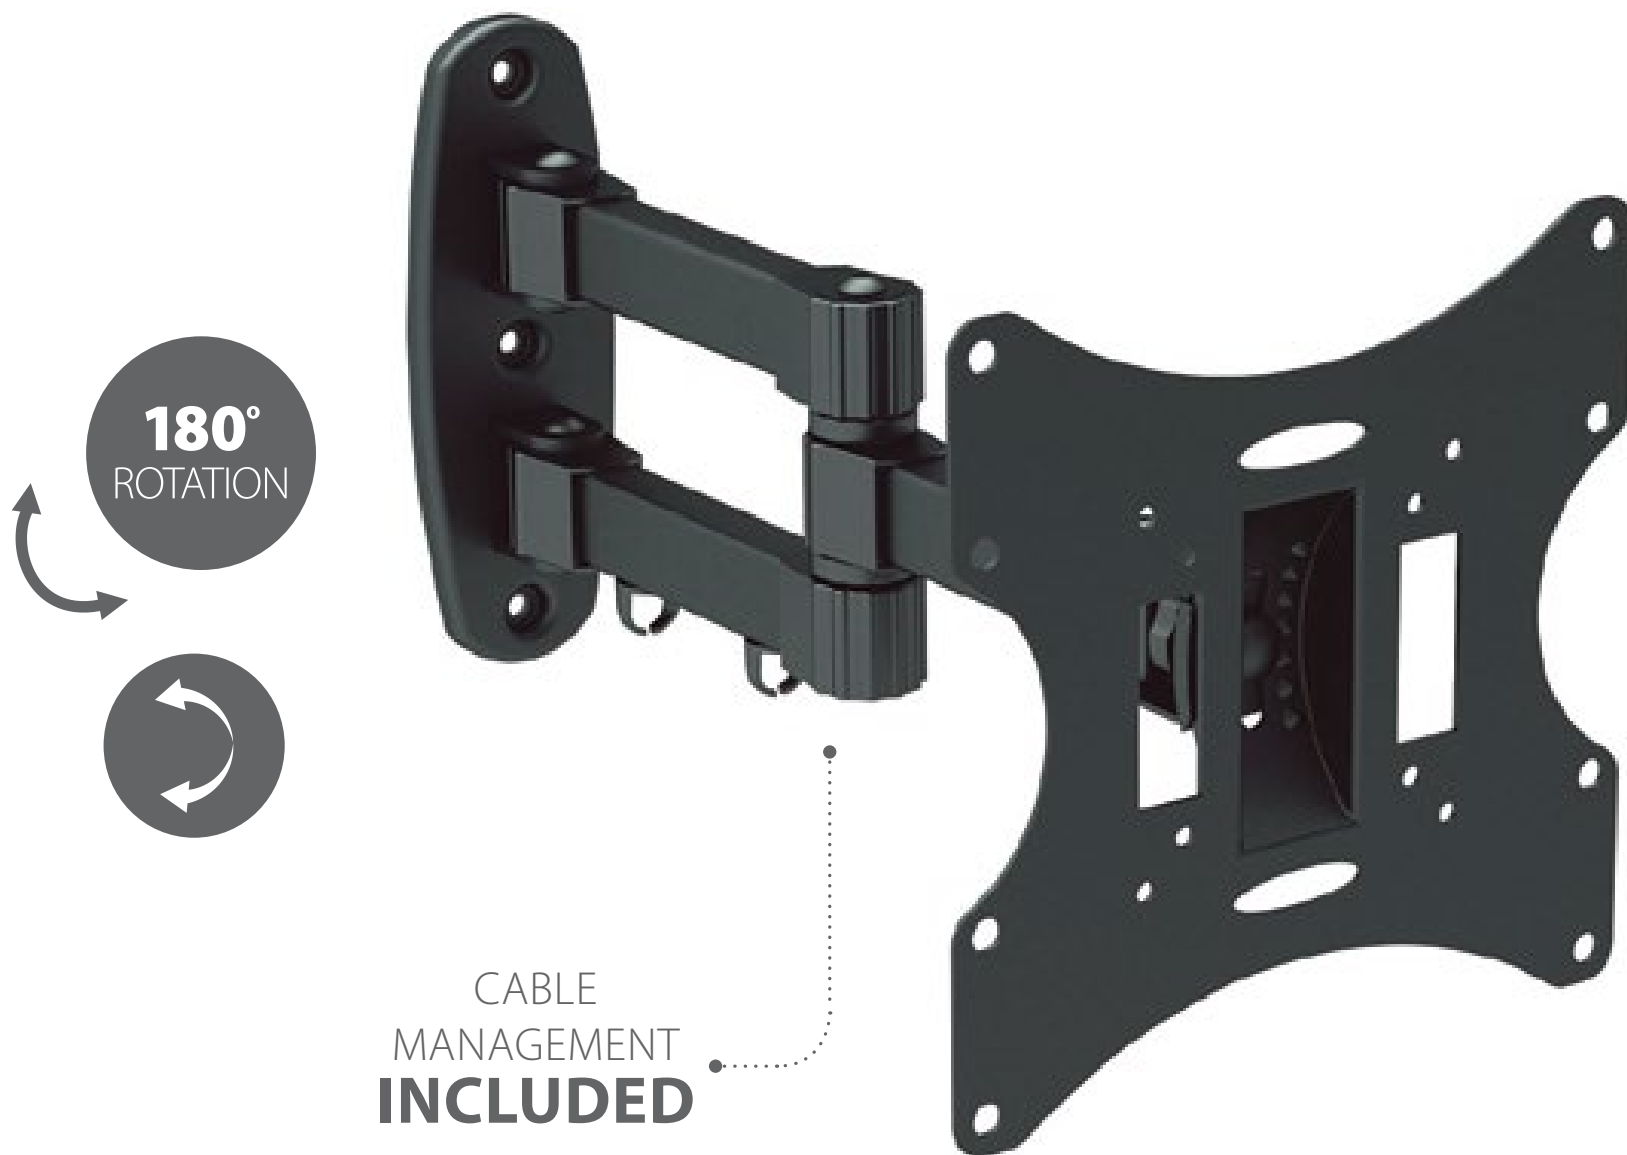

257

EAN 5603209002575

21"-43"

DISPLAY WALL MOUNT
21-43"

TILT +20° -20° | ROTATION 180°

75X75 / 100X100
200X100 / 200X200

BLACK COLOR