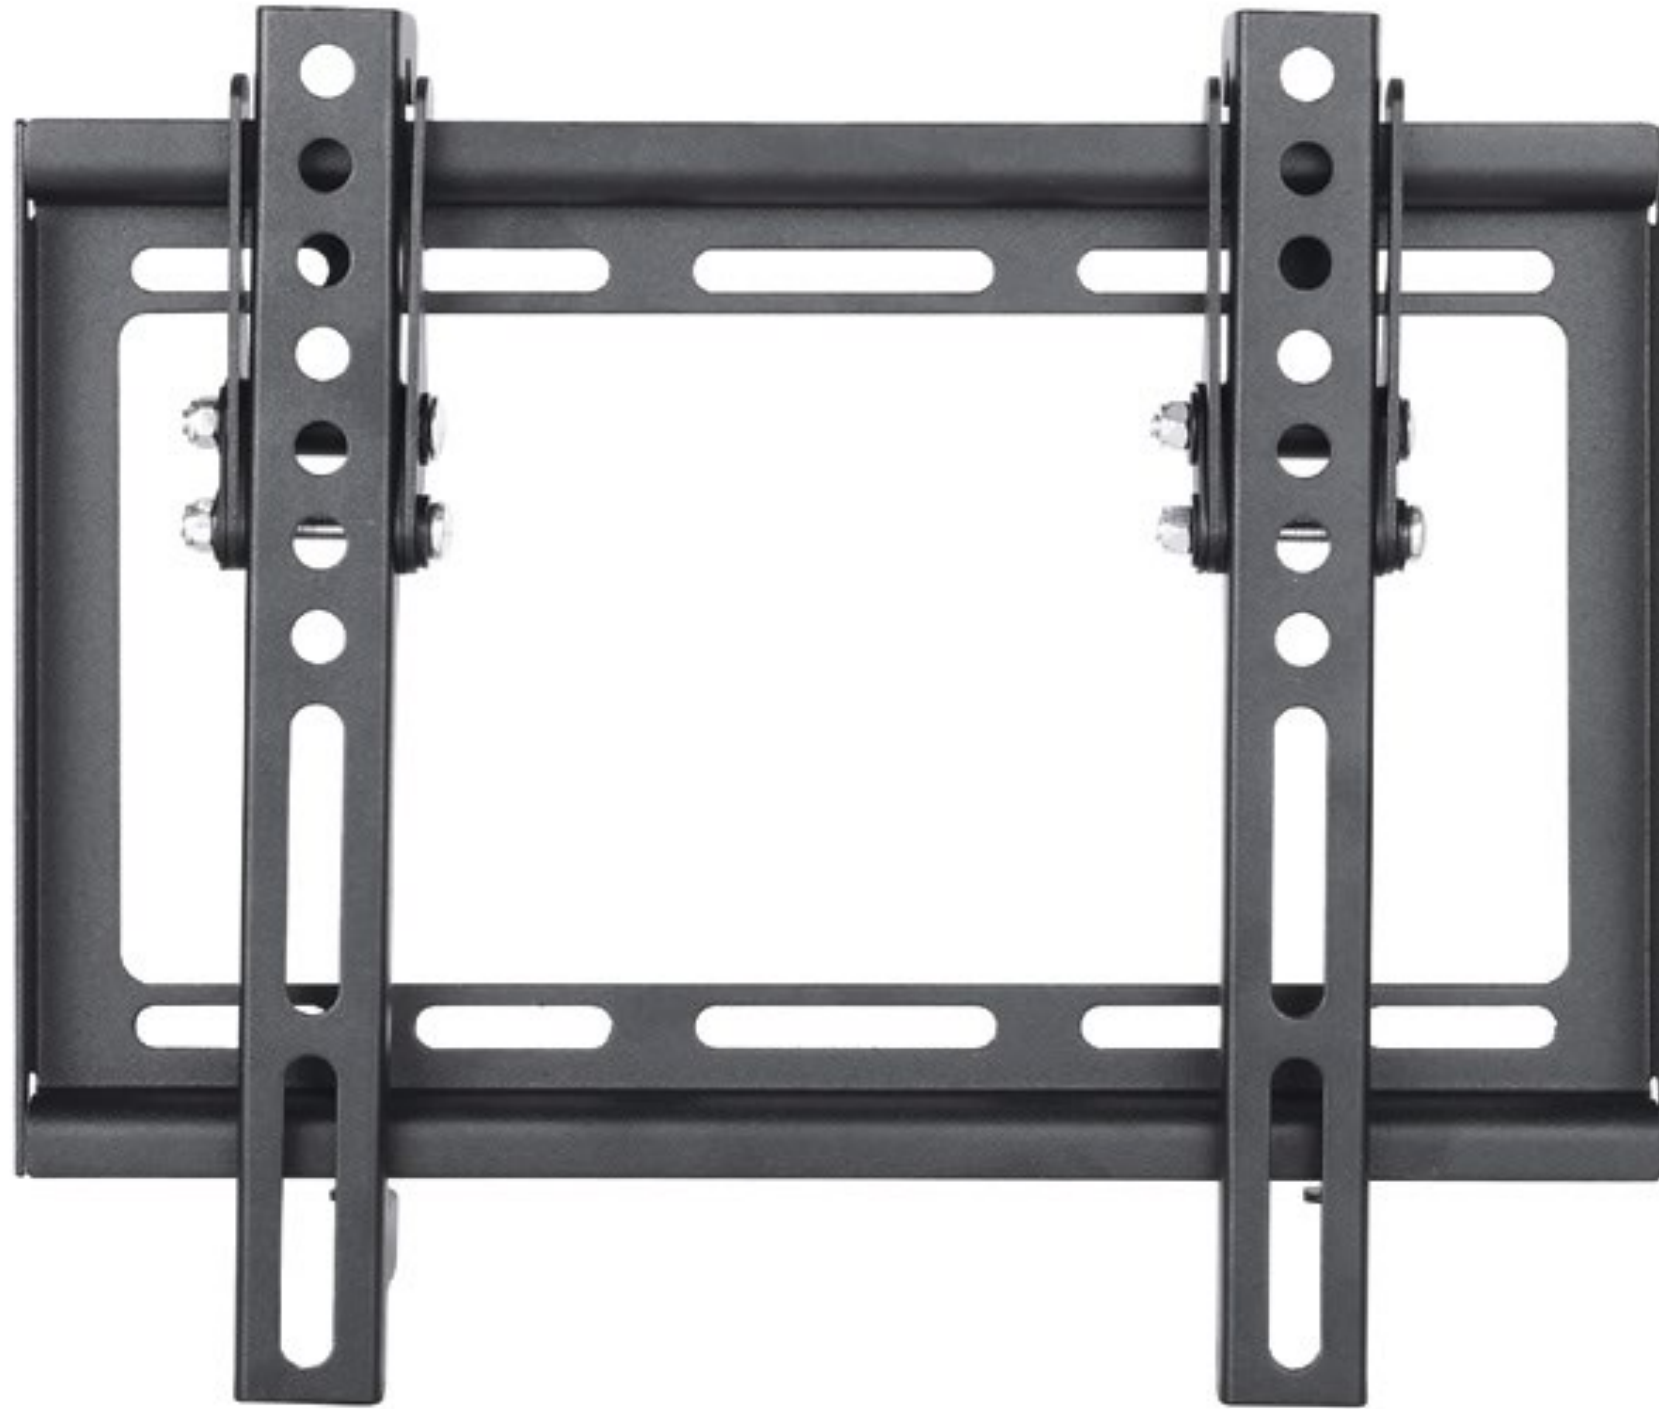

030

EAN 5603209000915

13"-43"

DISPLAY WALL MOUNT
13-43"
TILT +0° -10°
MOUNTING PROFILE 20,5MM

50X50 / 75X75
100X100 / 200X100
200X200

BLACK COLOR