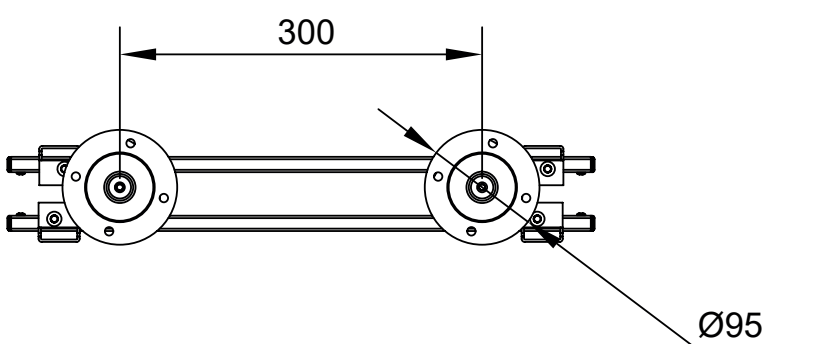

VVWS1UX2

EAN 5603209099209

32"-65"

STEEL CABLE MOUNT 32-65"

STEEL CABLE 3000MM | MAX. HEIGHT: 3300MM
OPTIONAL 6000MM (VW171)

100X100 / 200X200
300X200 / 300X300
400X200 / 400X300
400X400 / 400X600

BLACK COLOR

FOR LANDSCAPE MODE
MAX. 400X400 VESA

**OPTIONAL
VW171**
EAN: 5603209091715
STEEL CABLE 6000MM
CABO AÇO 6000MM [2PCS/SET]