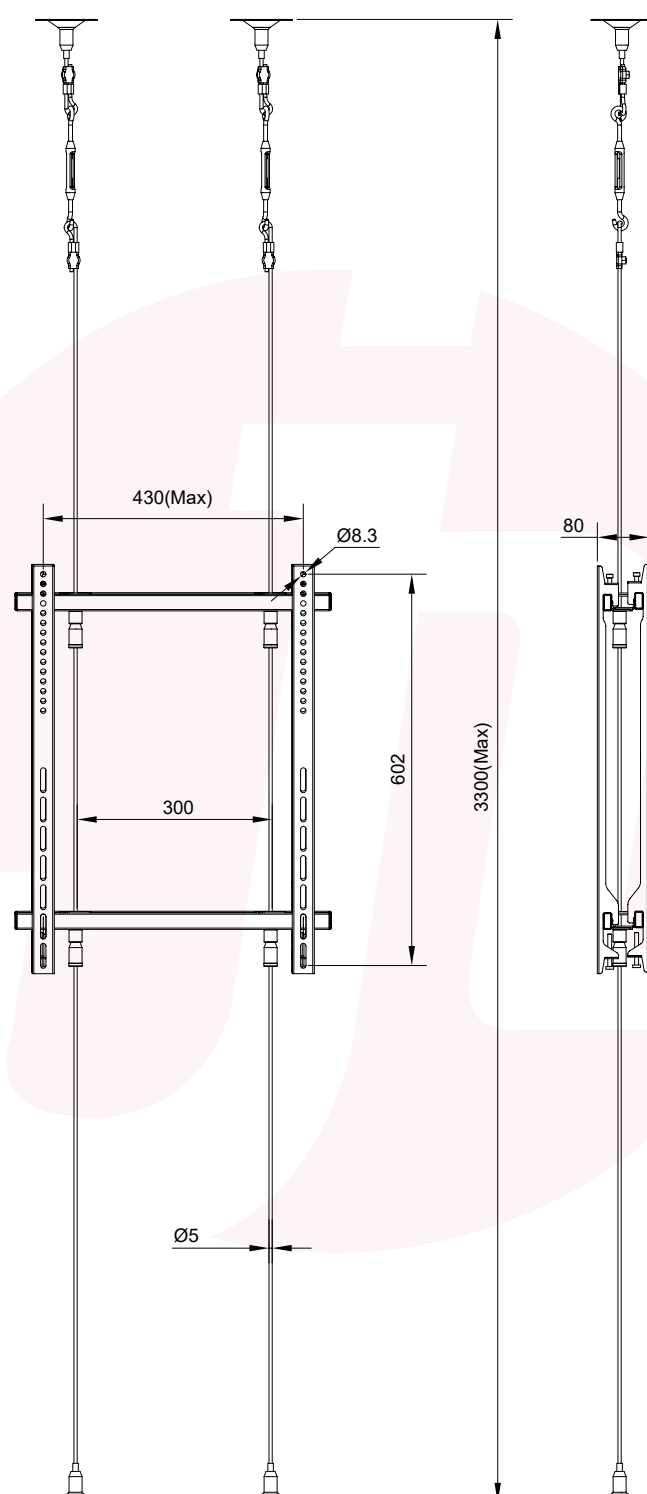

VVWS1UX2

EAN 5603209099209

32"-65"

STEEL CABLE MOUNT 32-65"

STEEL CABLE 3000MM | MAX. HEIGHT: 3300MM
OPTIONAL 6000MM (VW171)

100X100 / 200X200
300X200 / 300X300
400X200 / 400X300
400X400 / 400X600

BLACK COLOR

FOR LANDSCAPE MODE
MAX. 400X400 VESA

**OPTIONAL
VW171**
EAN: 5603209091715
STEEL CABLE 6000MM
CABO AÇO 6000MM [2PCS/SET]