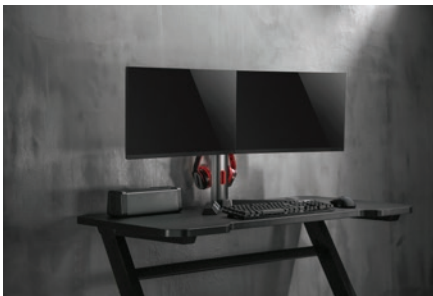

## DESK DUAL MONITOR FREE-STAND MOUNT

- ADJUSTABLE HEIGHT: 175MM
- INTEGRATED CABLE MANAGEMENT
- DETACHABLE VESA PLATE
- BUILT-IN HEADPHONE HOLDER
- TILT  $\pm 15^\circ$
- SWIVEL  $\pm 15^\circ$
- ROTATION  $\pm 180^\circ$

### ORIENTATION

LANDSCAPE / PORTRAIT

DETACHABLE  
360° ROTARY  
VESA PLATE

BUILT-IN  
HEADPHONE HOLDER

INTEGRATED CABLE  
MANAGEMENT

TOOLLESS  
HEIGHT ADJUSTMENT

ALL DIMENSIONS (MM)