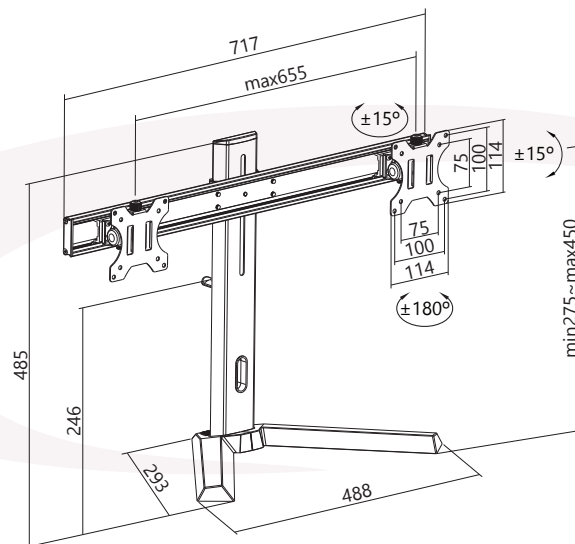

## DESK DUAL MONITOR FREE-STAND MOUNT

- ADJUSTABLE HEIGHT: 175MM
- INTEGRATED CABLE MANAGEMENT
- DETACHABLE VESA PLATE
- BUILT-IN HEADPHONE HOLDER
- TILT  $\pm 15^\circ$
- SWIVEL  $\pm 15^\circ$
- ROTATION  $\pm 180^\circ$

### ORIENTATION

LANDSCAPE / PORTRAIT

DETACHABLE  
360° ROTARY  
VESA PLATE

BUILT-IN  
HEADPHONE HOLDER

INTEGRATED CABLE  
MANAGEMENT

TOOLLESS  
HEIGHT ADJUSTMENT

ALL DIMENSIONS (MM)