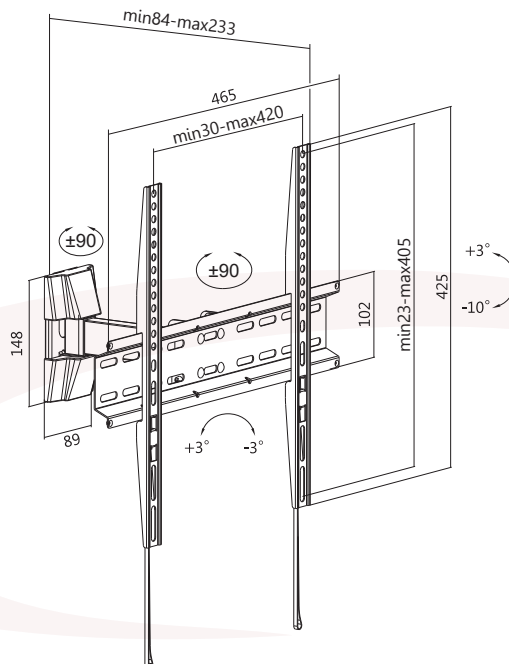

273

EAN 5603209000649

DISPLAY WALL MOUNT
32"-65"

TILT +3° / -10°
SWIVEL ±90° / ±90°
LEVEL ±3°
MOUNTING PROFILE: 84 - 233 MM

50x50 to 400x400

BLACK COLOR

ALL DIMENSIONS (MM)