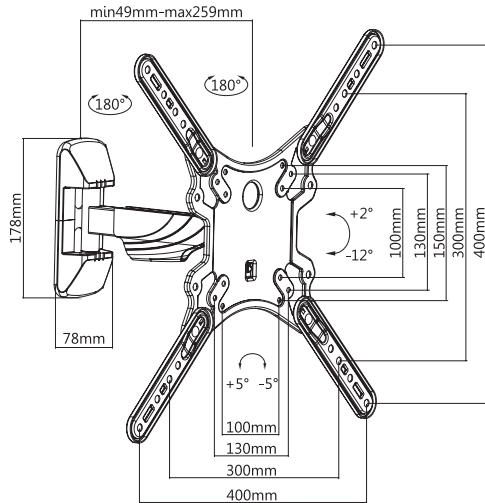

## 32"-65"

## FULL MOTION

**DISPLAYS 32-65"**

ROTATION 180°

TILT +2° -12°

LEVELING +5° -5°

CABLE  
MANAGEMENT  
**INCLUDED**

BLACK COLOR