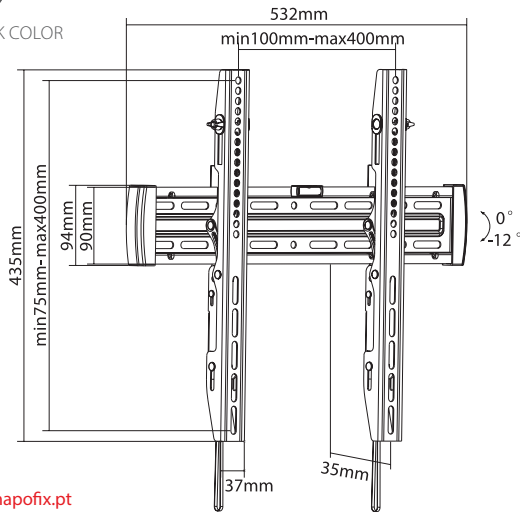

DISPLAY WALL MOUNTS

WM400T

EAN: 5603209004029

32"-65"

TILT

DISPLAYS 32-65"

TILT 0° -12°

LEVEL TOOL INCLUDED

CABLE MANAGEMENT

BLACK COLOR

INCLUDED