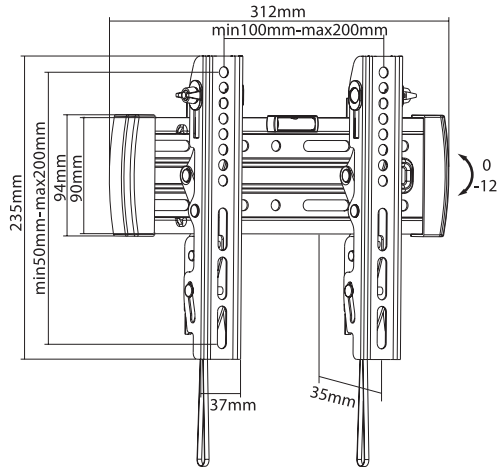

DISPLAY WALL MOUNTS

WM201T

EAN: 5603209002025

21"-43"

TILT

DISPLAYS 21-43"

TILT 0° -12°

LEVEL TOOL INCLUDED

CABLE MANAGEMENT