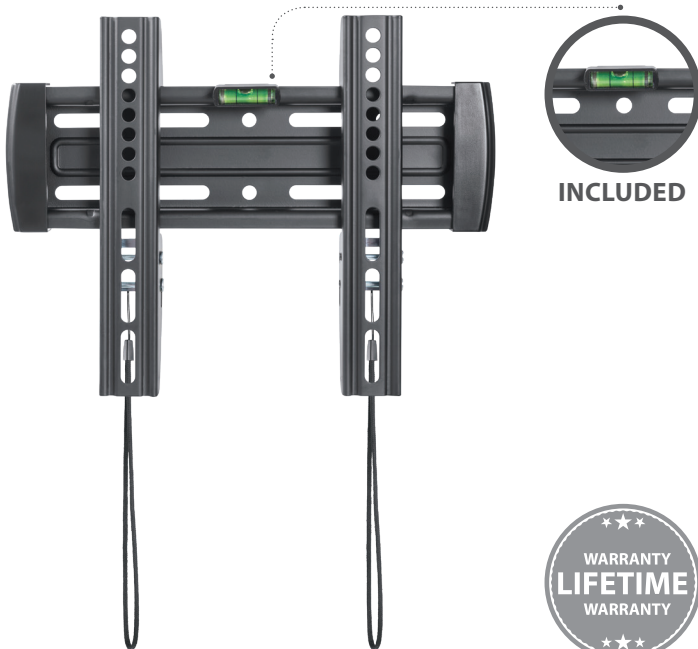

## DISPLAY WALL MOUNTS

# WM201F

EAN: 5603209002018

## 21"-43"

INCLUDED

## FIXED

DISPLAYS 21-43"  
LEVEL TOOL INCLUDED  
CABLE MANAGEMENT

BLACK COLOR