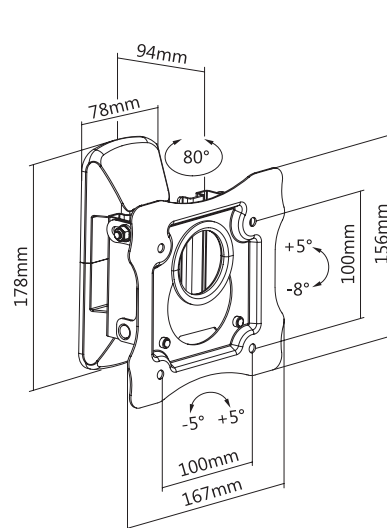

DISPLAY WALL MOUNTS

WM100T

EAN: 5603209001004

13"-27"

FULL MOTION

DISPLAYS 13-27"

TILT +5° -8° | ROTATION 80°

LEVELING +5° -5°