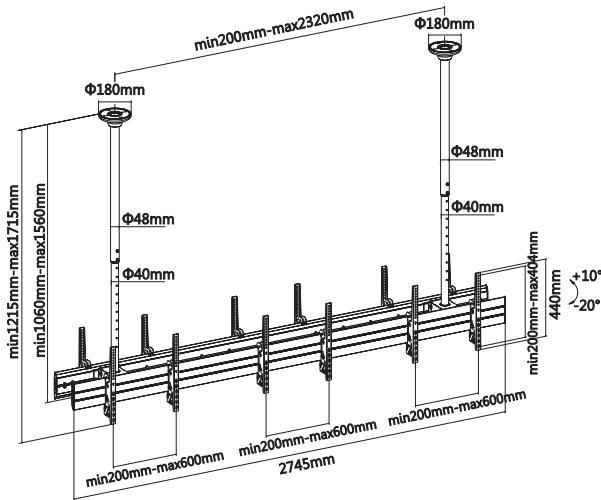

CEILING MENU BOARD MOUNTS

VWT1600

EAN: 5603209026007

40"-50"

3
DISPLAYS

BACK TO BACK
6 DISPLAYS

DISPLAYS 40-50"

TILT +10° -20°

EXTENSION HEIGHT: 1060-1560MM

INTERNAL CABLE MANAGEMENT