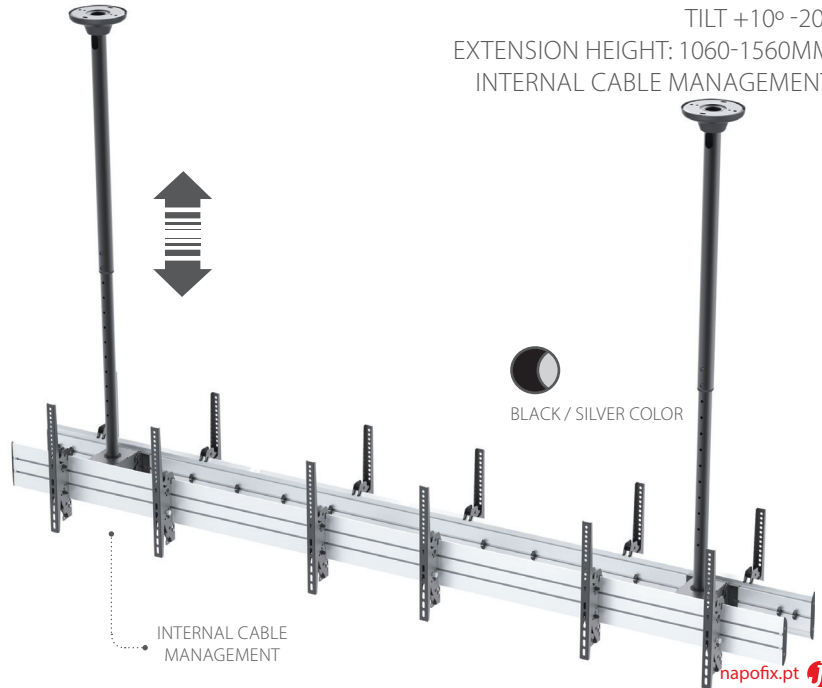

CEILING MENU BOARD MOUNTS

VWT1600

EAN: 5603209026007

40"-50"

3
DISPLAYS

BACK TO BACK
6 DISPLAYS

DISPLAYS 40-50"

TILT +10° -20°

EXTENSION HEIGHT: 1060-1560MM

INTERNAL CABLE MANAGEMENT