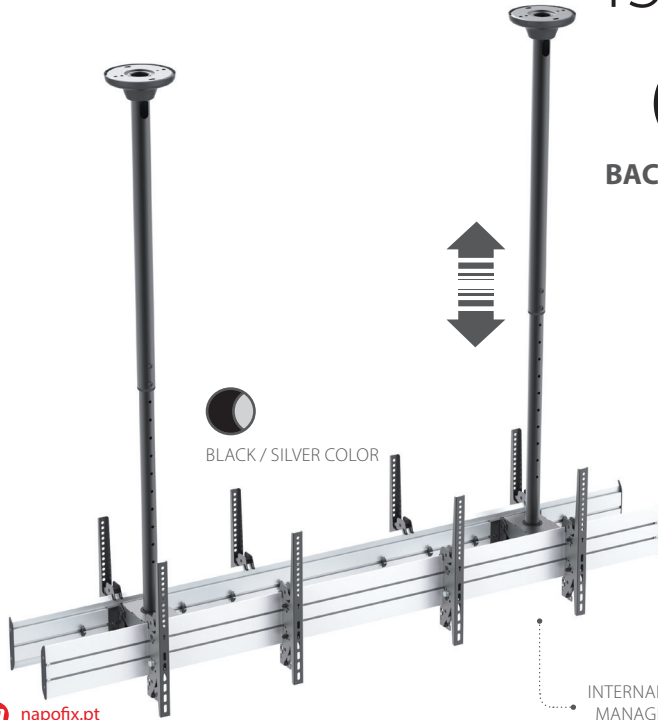

# CEILING MENU BOARD MOUNTS

# 45"-55"

**BACK TO BACK**  
4 DISPLAYS

**DISPLAYS 45-55"**

TILT +10° -20°

EXTENSION HEIGHT: 1060-1560MM

INTERNAL CABLE MANAGEMENT

BLACK / SILVER COLOR

INTERNAL CABLE  
MANAGEMENT