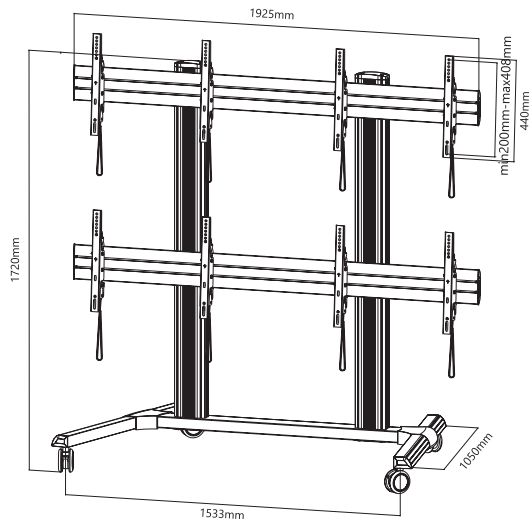

## 45"-55"

### DISPLAYS 45-55"

HIGH-END BRAKED WHEELS  
ADJUSTABLE FEET  
MICRO-ADJUSTMENT  
TOTAL HEIGHT: 1720MM  
INTEGRATED CABLE MANAGEMENT

BRAKED WHEELS  
ADJUSTABLE FEET  
**INCLUDED**

SILVER / BLACK COLOR

napofix.pt