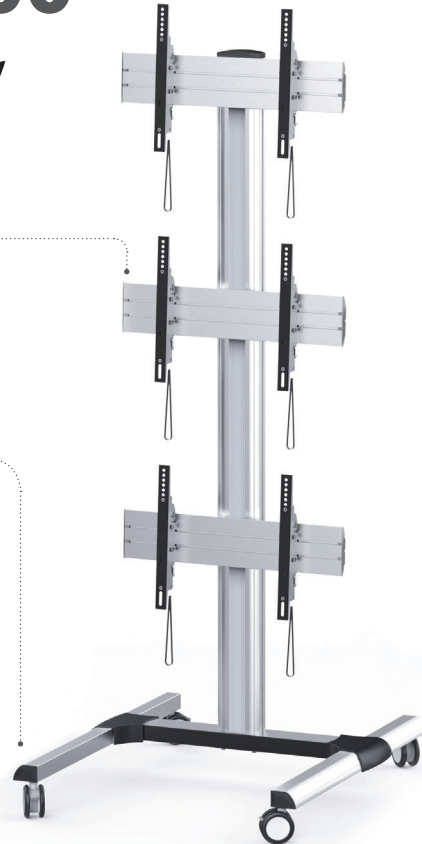

## VIDEO WALL CART MOUNTS

### DISPLAYS 45"-55"

- HIGH-END BRAKED WHEELS
- ADJUSTABLE FEET
- MICRO-ADJUSTMENT
- TOTAL HEIGHT: 2247MM
- INTEGRATED CABLE MANAGEMENT

## 45"-55"

CONNECT PLATE **INCLUDED**

BRAKED WHEELS  
ADJUSTABLE FEET  
**INCLUDED**

EASY TO COMBINE  
**6/9/12**  
DISPLAYS

SILVER / BLACK COLOR