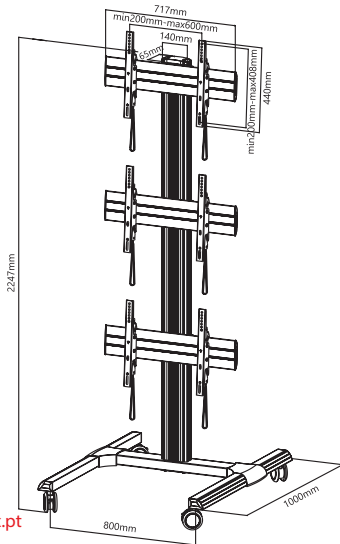

## VIDEO WALL CART MOUNTS

### DISPLAYS 45"-55"

- HIGH-END BRAKED WHEELS
- ADJUSTABLE FEET
- MICRO-ADJUSTMENT
- TOTAL HEIGHT: 2247MM
- INTEGRATED CABLE MANAGEMENT

## 45"-55"

CONNECT PLATE **INCLUDED**

BRAKED WHEELS  
ADJUSTABLE FEET  
**INCLUDED**

EASY TO COMBINE  
**6/9/12**  
DISPLAYS

SILVER / BLACK COLOR