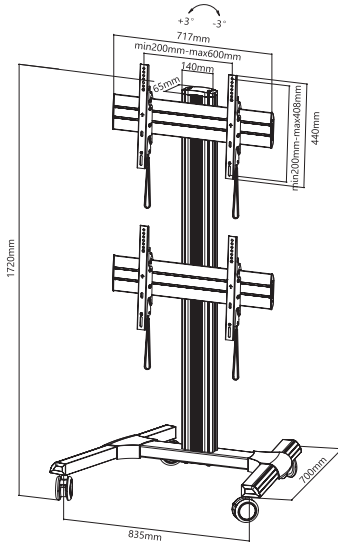

VIDEO WALL CART MOUNTS

DISPLAYS 45"-55"

HIGH-END BRAKED WHEELS
ADJUSTABLE FEET
MICRO-ADJUSTMENT
TOTAL HEIGHT: 1720MM
INTEGRATED CABLE MANAGEMENT

VWA1299

EAN: 5603209012994

45"-55"

CONNECT PLATE INCLUDED

BRAKED WHEELS
ADJUSTABLE FEET
INCLUDED