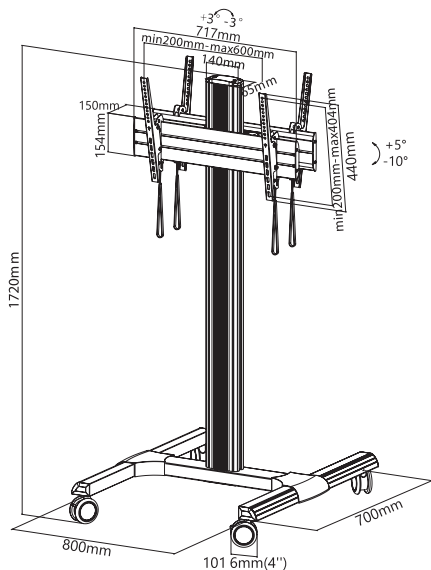

CART MOUNTS

VWA1220

EAN: 5603209012208

37"-70"

DISPLAYS 37-70"

HIGH-END BRAKED WHEELS | ADJUSTABLE FEET

TILT +5° -10°

TOTAL HEIGHT: 1720MM

INTEGRATED CABLE MANAGEMENT

BRAKED WHEELS
ADJUSTABLE FEET
INCLUDED

SILVER / BLACK COLOR