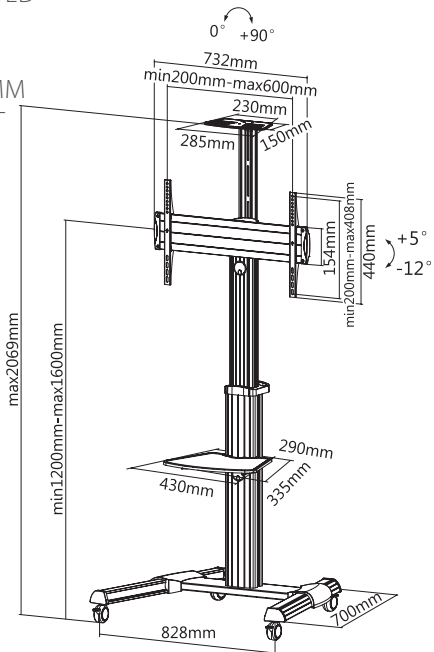

VWA1125

EAN: 5603209011256

37"-70"

CART MOUNTS

DISPLAYS 37-70"

HIGH-END BRAKED WHEELS

CAMERA SHELF / AV SHELF INCLUDED

TILT +5° -12°

ROTATION 0° TO 90°

ADJUSTABLE HEIGHT: 1200 / 1600MM

INTEGRATED CABLE MANAGEMENT

SILVER / BLACK COLOR

VIDEO CONFERENCE

VERTICAL
HORIZONTAL
PORTRAIT
LANDSCAPE
MODE