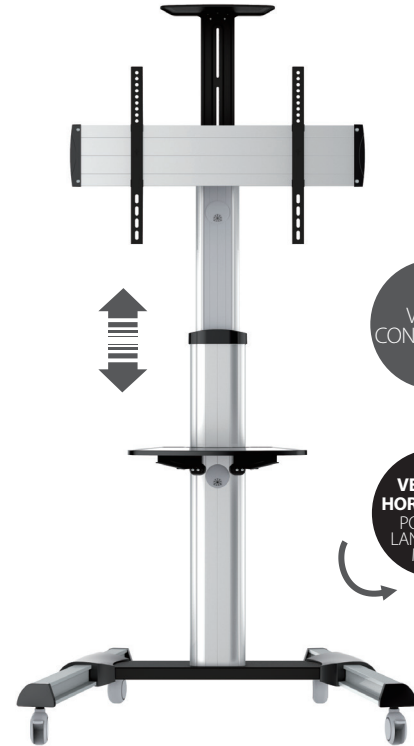

VWA1125

EAN: 5603209011256

37"-70"

CART MOUNTS

DISPLAYS 37-70"

HIGH-END BRAKED WHEELS

CAMERA SHELF / AV SHELF INCLUDED

TILT +5° -12°

ROTATION 0° TO 90°

ADJUSTABLE HEIGHT: 1200 / 1600MM

INTEGRATED CABLE MANAGEMENT

SILVER / BLACK COLOR

VIDEO CONFERENCE

VERTICAL
HORIZONTAL
PORTRAIT
LANDSCAPE
MODE