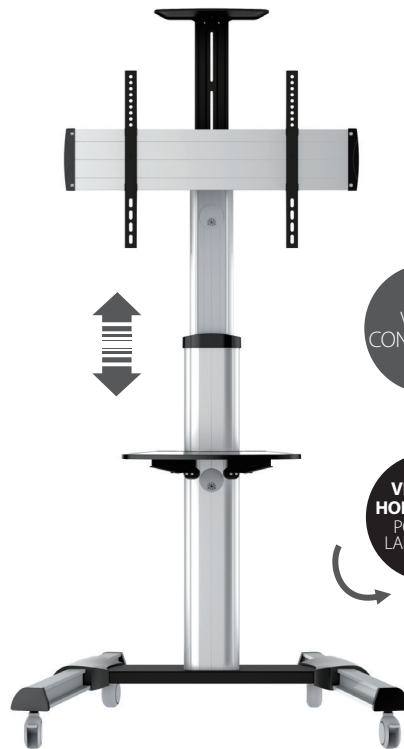

VWA1125

EAN: 5603209011256

37"-70"

CART MOUNTS

DISPLAYS 37-70"

HIGH-END BRAKED WHEELS

CAMERA SHELF / AV SHELF INCLUDED

TILT +5° -12°

ROTATION 0° TO 90°

ADJUSTABLE HEIGHT: 1200 / 1600MM

INTEGRATED CABLE MANAGEMENT

SILVER / BLACK COLOR

VIDEO CONFERENCE

VERTICAL
HORIZONTAL
PORTRAIT
LANDSCAPE
MODE