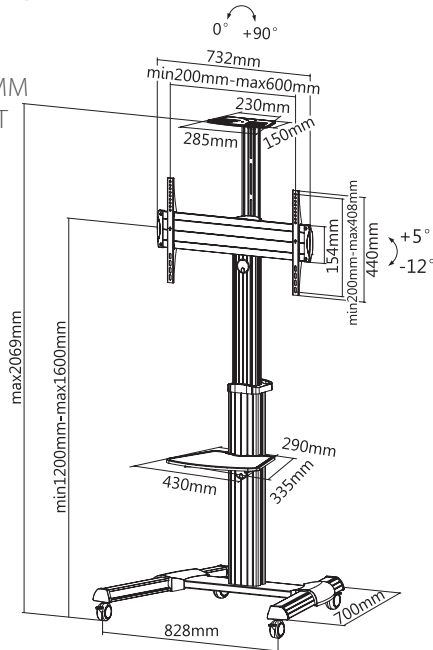

VWA1125

EAN: 5603209011256

37"-70"

CART MOUNTS

DISPLAYS 37-70"

HIGH-END BRAKED WHEELS

CAMERA SHELF / AV SHELF INCLUDED

TILT +5° -12°

ROTATION 0° TO 90°

ADJUSTABLE HEIGHT: 1200 / 1600MM

INTEGRATED CABLE MANAGEMENT

SILVER / BLACK COLOR

VIDEO CONFERENCE

VERTICAL
HORIZONTAL
PORTRAIT
LANDSCAPE
MODE