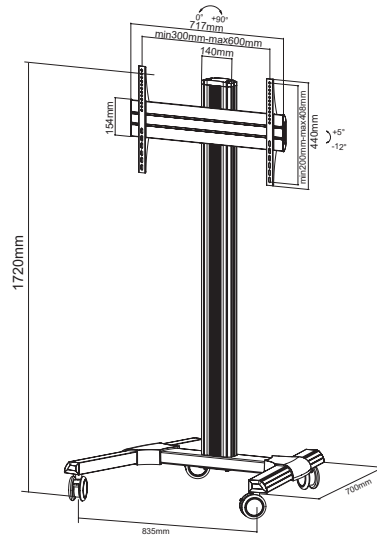

SILVER / BLACK COLOR