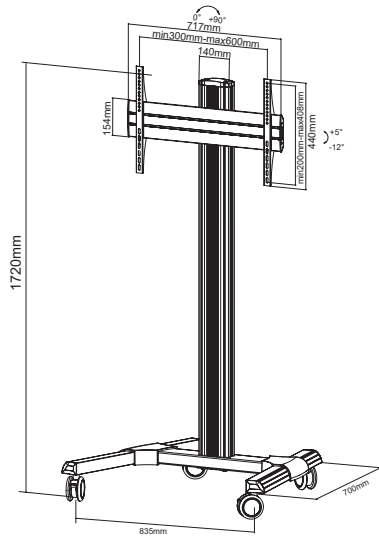

CART MOUNTS

VWA1110

EAN: 56032090111

37"-70"

DISPLAYS 37-70"

TILT +5° -12°

ROTATION 0° TO 90°

HIGH-END BRAKED WHEELS - ADJUSTABLE FEET

TOTAL HEIGHT: 1720MM

INTEGRATED CABLE MANAGEMENT

BRAKED WHEELS
ADJUSTABLE FEET
INCLUDED