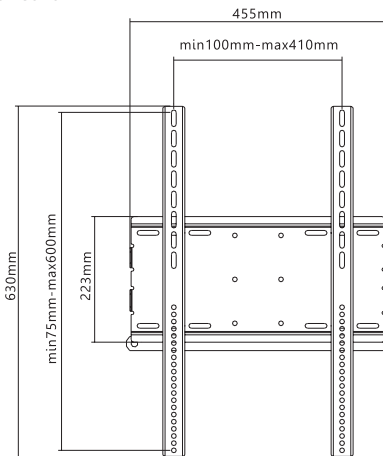

WALL MOUNTS

VW1015

EAN: 5603209010150

37"-70"

DISPLAYS 37-70"

MOUNTING PATTERNS UP TO 410X600MM

MOUNTING PROFILE 33MM

VERTICAL ORIENTATION (LONG TV RAILS)

BLACK COLOR

33mm