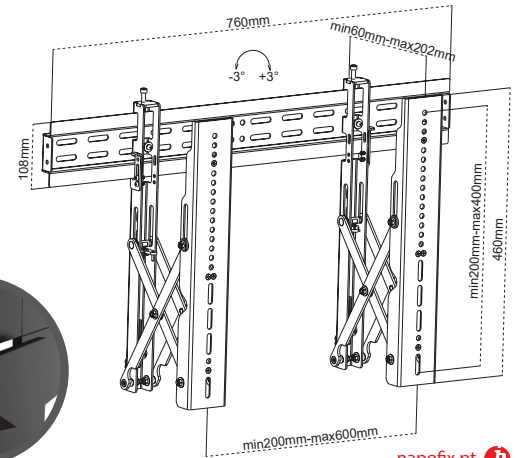

VIDEO WALL MOUNTS

VW1000

EAN: 5603209010006

37"-70"

DISPLAYS 37-70"

MOUNTING PROFILE: 60-202MM

POP-OUT FUNCTION INCLUDED

LOCK BLOCK INCLUDED

BLACK COLOR