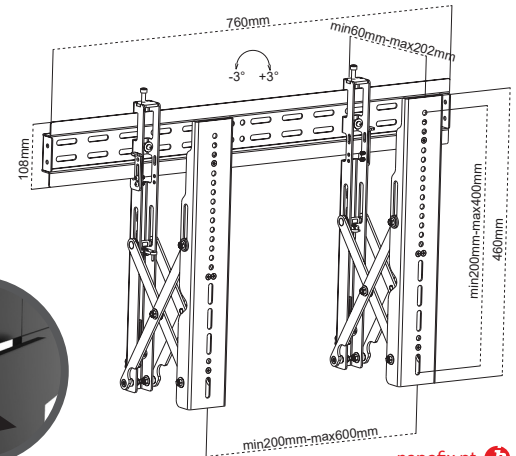

VIDEO WALL MOUNTS

VW1000

EAN: 5603209010006

37"-70"

DISPLAYS 37-70"

MOUNTING PROFILE: 60-202MM

POP-OUT FUNCTION INCLUDED

LOCK BLOCK INCLUDED

BLACK COLOR