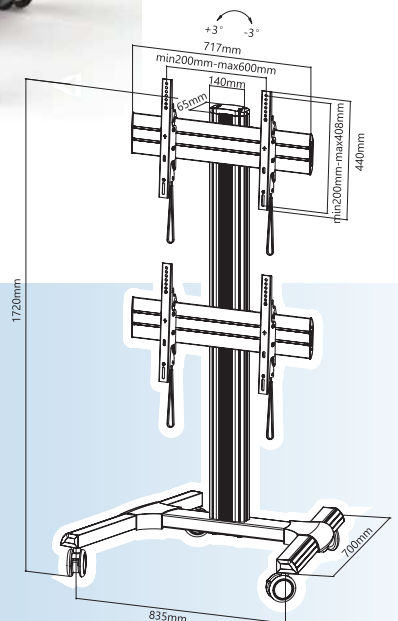

VWA1299

45-55"

DUAL SCREENS

CONNECT PLATE INCLUDED

INCLUDED
BRAKED WHEELS
ADJUSTABLE FEET

SPECIFICATIONS

- Suit for most 45" to 55" screen
- Max VESA 600x400
- High-end braked wheels
- Adjustable Feet
- Total height: 1720mm
- Max Load Capacity: 60kg each screen
- Integrated cable management
- Combine 4/6/8 screens