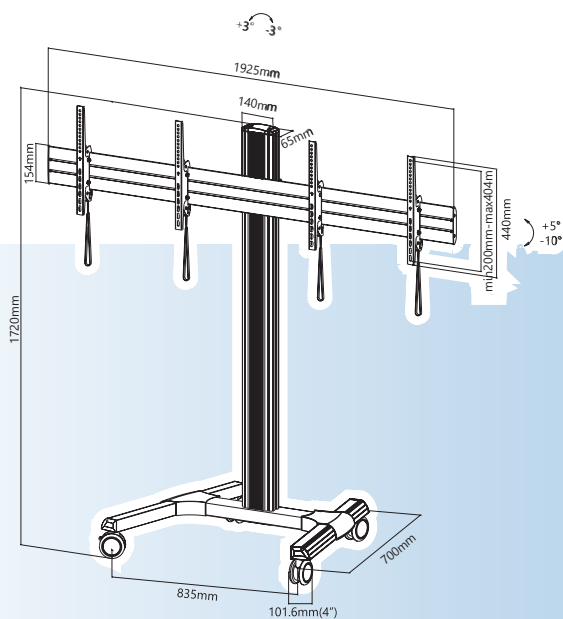

VWA1210

45-55"

INCLUDED
BRAKED WHEELS
ADJUSTABLE FEET

SPECIFICATIONS

- Video conference/dual screen
- Suit for TV from 45" to 55"
- Max VESA 600x400
- High-end braked wheels
- Adjustable Feet
- Total height: 1720mm
- Max Load Capacity: 50kg each screen
- Integrated cable management