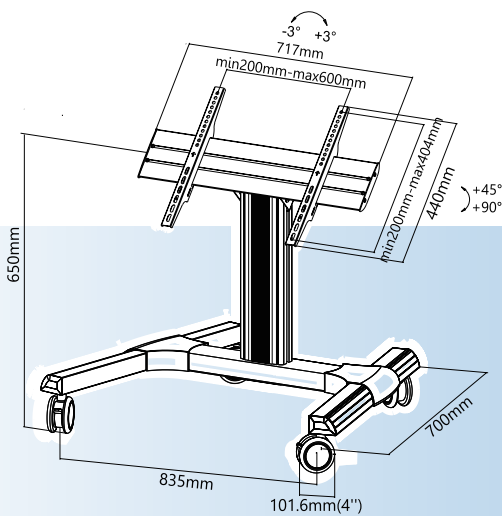

## 37-70"

**INCLUDED**  
BRAKED WHEELS  
ADJUSTABLE FEET

## SPECIFICATIONS

- Touch Screen TV Cart
- Suit for most TV from 37" to 70"
- 45°-90° TV bracket tilting available
- Max.VESA 600x400
- High-end braked wheels
- Adjustable Feet
- Total height: 650mm
- Max Load Capacity: 70kg
- Integrated cable management