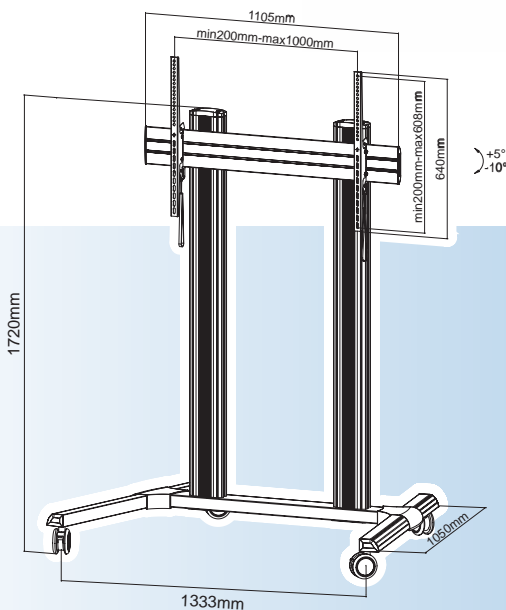

INCLUDED
BRAKED WHEELS
ADJUSTABLE FEET

VWA1100

60-100"

SPECIFICATIONS

- Single large screen TV Cart
- Suit for most TVs from 60" to 100"
- Max.VESA 1000x600mm
- High-end braked wheels
- Adjustable Feet
- Total height: 1720mm
- Max. Load Capacity: 100kg
- Integrated cable management