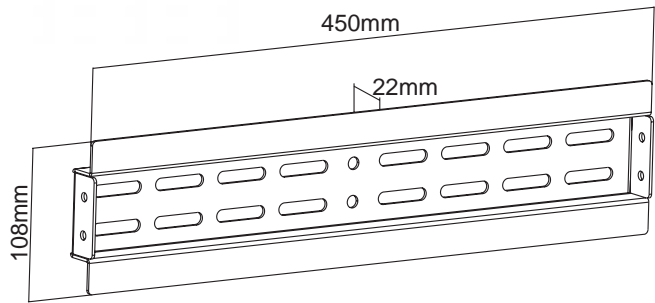

VW1007

WALL PLATE CONNECTOR FOR VW1000

- Length 450mm
- Loadable weight 45kg

VW1008

WALL PLATE CONNECTOR FOR VW1000

- Length 760mm
- Loadable weight 45kg