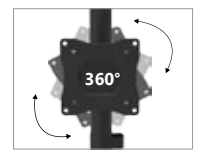

# DM1200H 13-27"

MONITOR HEIGHT  
ADJUSTMENT

## SPECIFICATIONS

**CLAMP  
BASE**

**GROMMET  
BASE**

- Screen Size: 13" to 27"
- VESA: 75x75 \_ 100x100
- Max Load Capacity: 8kg + 8kg
- Tilt: +30° to -30°
- Swivel: +30° to -30°
- Rotation: 360°
- Cable Management