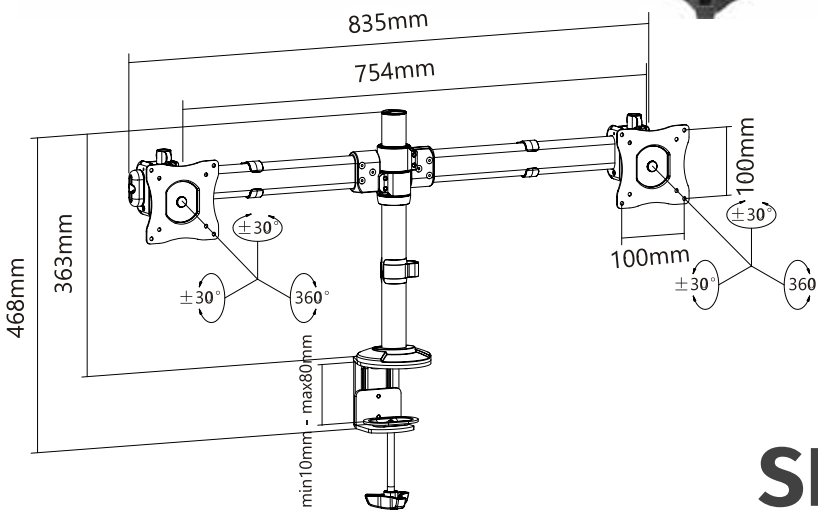

# DM1200H 13-27"

MONITOR HEIGHT  
ADJUSTMENT

## SPECIFICATIONS

**CLAMP  
BASE**

**GROMMET  
BASE**

- Screen Size: 13" to 27"
- VESA: 75x75 \_ 100x100
- Max Load Capacity: 8kg + 8kg
- Tilt: +30° to -30°
- Swivel: +30° to -30°
- Rotation: 360°
- Cable Management