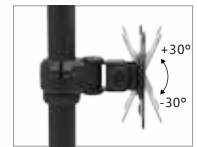

## SPECIFICATIONS

**CLAMP  
BASE**

**GROMMET  
BASE**

- Screen Size: 13" to 27"
- VESA: 75x75 \_ 100x100
- Max Load Capacity: 8kg + 8kg
- Tilt: +30° to -30°
- Swivel: +30° to -30°
- Rotation: 360°
- Cable Management