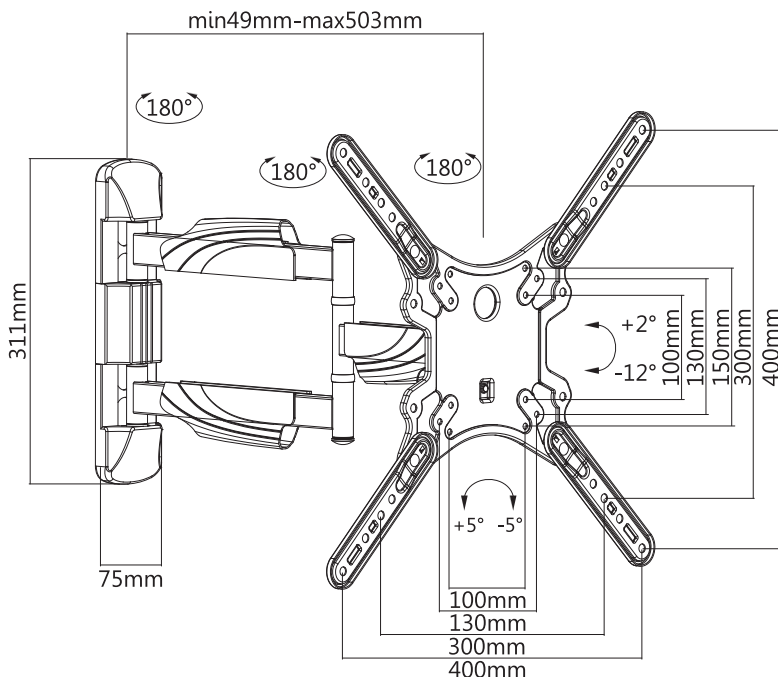

WM420T

FLAT/CURVED TV WALL MOUNT

32"-65"

WALL MOUNT
 SUPORE DE PAREDE
 SOPORTE DE PARED
 SUPPORT POUR MUR
 UCHWYT ŚCIENNY

FULL-MOTION

VESA 100x100 to 400x400	 SIZE From 32" to 65"	 TILT +2° / -12°	 ROTATION 180°	 LEVELING +5° / -5°
 CABLE Management			 WEIGHT Max 35kg	

DIMENSIONS / CHARACTERISTICS

INCLUDED ACCESSORIES
 ACCESÓRIOS INCLUIDOS
 ACCESÓRIOS INCLUIDOS
 ACCESSOIRES INCLUS

TOOLS NEEDED
 FERRAMENTAS NECESSÁRIAS
 HERRAMIENTAS NECESARIAS
 OUTILS NÉCESSAIRES

★ PREMIUM QUALITY ★