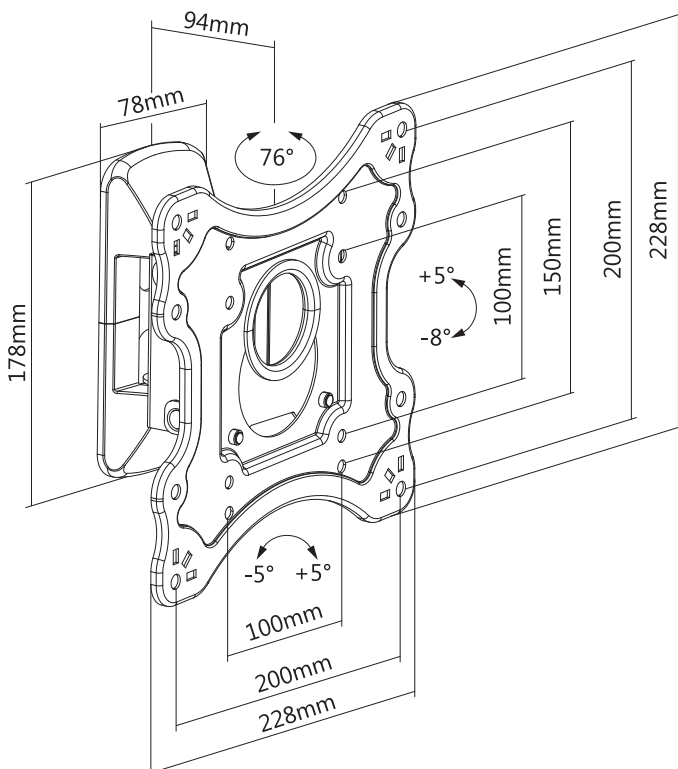

WM200T

FLAT/CURVED TV WALL MOUNT

21"-43"

WALL MOUNT
 SUPORE DE PAREDE
 SOPORTE DE PARED
 SUPPORT POUR MUR
 UCHWYT ŚCIENNY

FULL-MOTION

VESA				
VESA 100x100 to 200x200	ROTATION 76°	TILT +5° / -8°	LEVELING +5° / -5°	WEIGHT Max 35Kg

DIMENSIONS / CHARACTERISTICS

INCLUDED ACCESSORIES
 ACCESÓRIOS INCLUIDOS
 ACCESORIOS INCLUIDOS
 ACCESSOIRES INCLUS

TOOLS NEEDED
 FERRAMENTAS NECESSÁRIAS
 HERRAMIENTAS NECESARIAS
 OUTILS NÉCESSAIRES

★ PREMIUM QUALITY ★