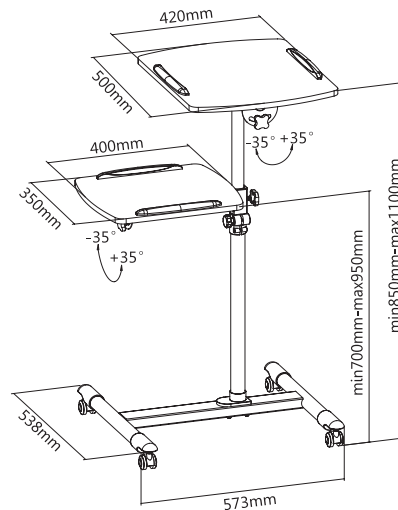

PROJECTOR TABLE

PT-6A

EAN: 5603209000601

PORTABLE

PROJECTOR TABLE

TILT +35° -35°

ADJUSTABLE HEIGHT: 700-1110MM

HIGH END CASTER WHEELS (2 LOCKABLE)

RAISED EDGES - STOP DEVICE SLIDING

WHITE / SILVER COLOR