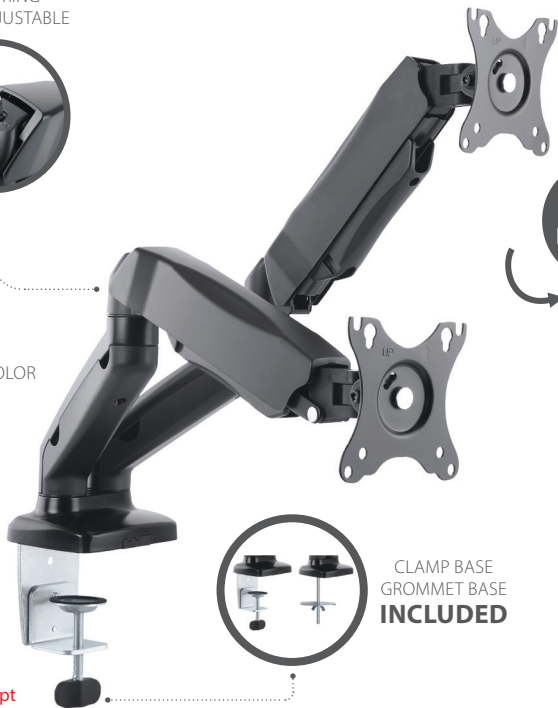

## DESK MOUNTS

## 13"-27"

GAS SPRING  
EASILY ADJUSTABLE

BLACK COLOR

CLAMP BASE  
GROMMET BASE  
**INCLUDED**

**DISPLAYS 13-27"**  
DYNAMIC HEIGHT ADJUSTMENT  
TILT +90° -90°  
SWIVEL +180° -180°  
ROTATION 360°  
CABLE MANAGEMENT