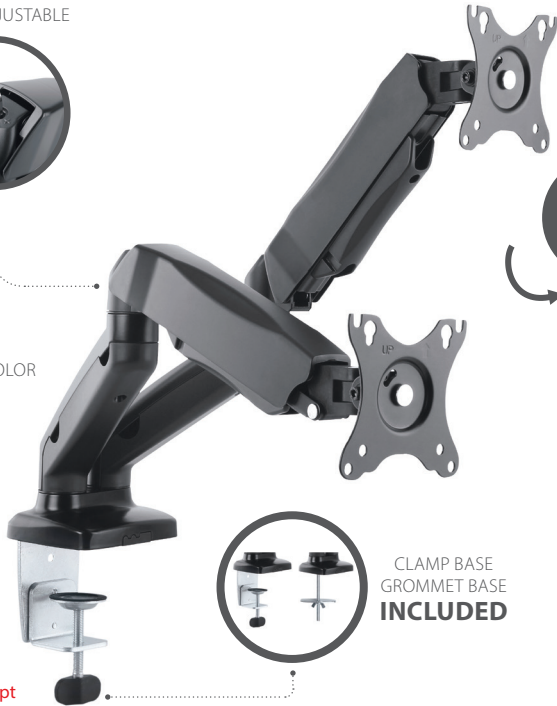

DESK MOUNTS

DM3200

EAN: 5603209132005

13"-27"

GAS SPRING
EASILY ADJUSTABLE

BLACK COLOR

CLAMP BASE
GROMMET BASE
INCLUDED

DISPLAYS 13-27"
DYNAMIC HEIGHT ADJUSTMENT
TILT +90° -45°
SWIVEL +180° -180°
ROTATION 360°
CABLE MANAGEMENT