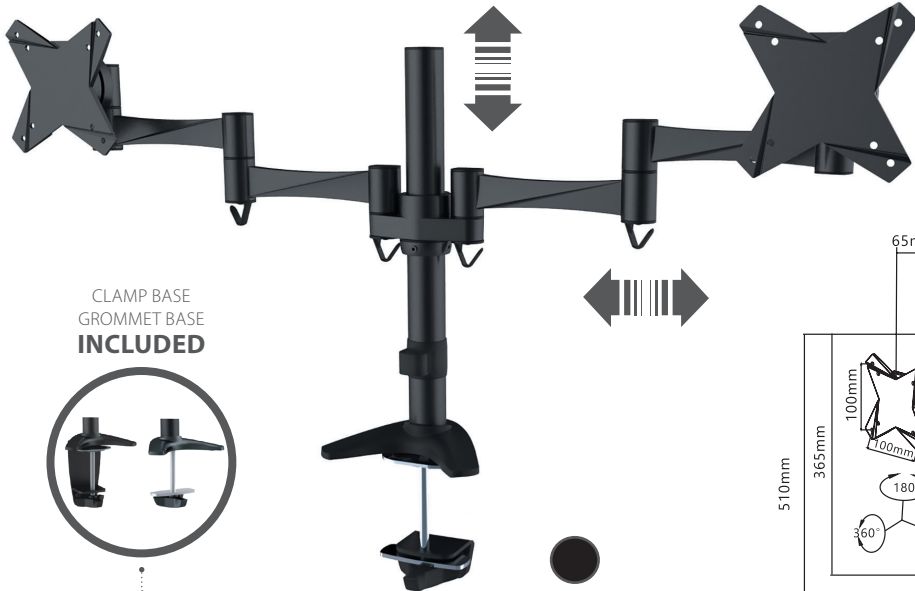

DESK MOUNTS

DM2200

EAN: 5603209122006

13"-27"

- MONITOR 13-27"**
- ARM EXTEND: UP TO 427MM
- HEIGHT ADJUSTMENT
- TILT +15° -15°
- SWIVEL 180°
- ROTATION 360°
- CABLE MANAGEMENT

CLAMP BASE
GROMMET BASE
INCLUDED

BLACK COLOR