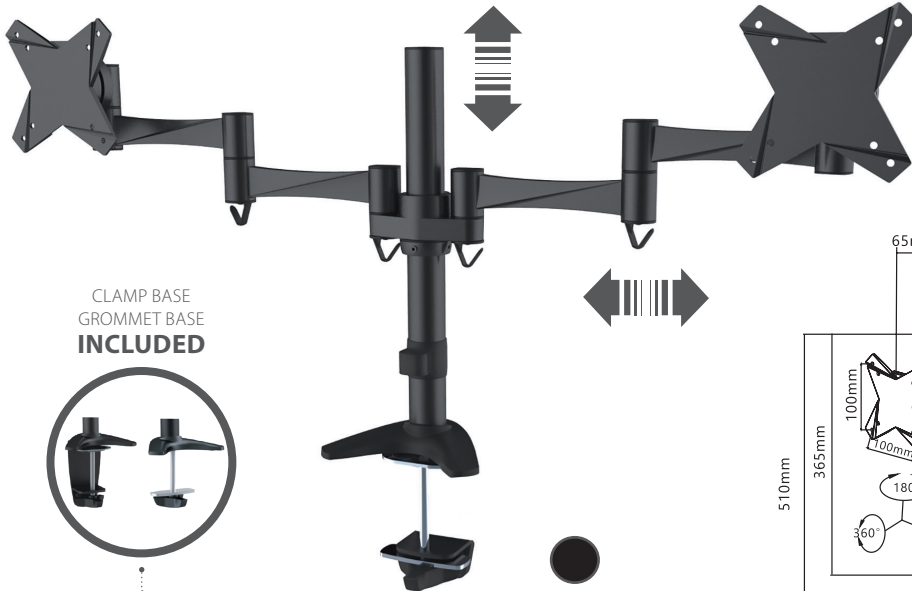

DESK MOUNTS

DM2200

EAN: 5603209122006

13"-27"

360°
ROTATION

2
DISPLAYS

MONITOR 13-27"

ARM EXTEND: UP TO 427MM

HEIGHT ADJUSTMENT

TILT +15° -15°

SWIVEL 180°

ROTATION 360°

CABLE MANAGEMENT

CLAMP BASE
GROMMET BASE
INCLUDED

BLACK COLOR