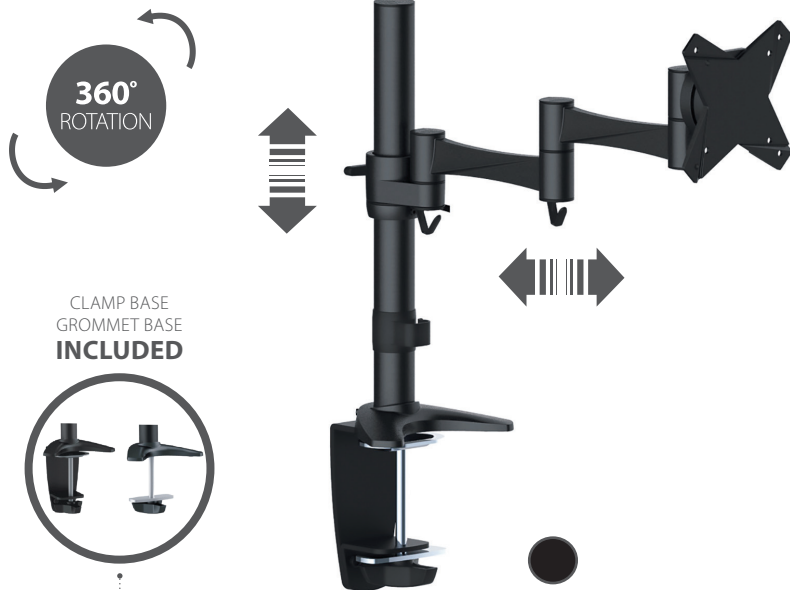

DESK MOUNTS

DM2100

EAN: 5603209121009

13"-27"

MONITOR 13-27"

ARM EXTEND: UP TO 427MM

HEIGHT ADJUSTMENT

TILT +15° -15° | SWIVEL 180°

ROTATION 360°

CABLE MANAGEMENT

360°
ROTATION

CLAMP BASE
GROMMET BASE
INCLUDED

BLACK COLOR

BLACK COLOR