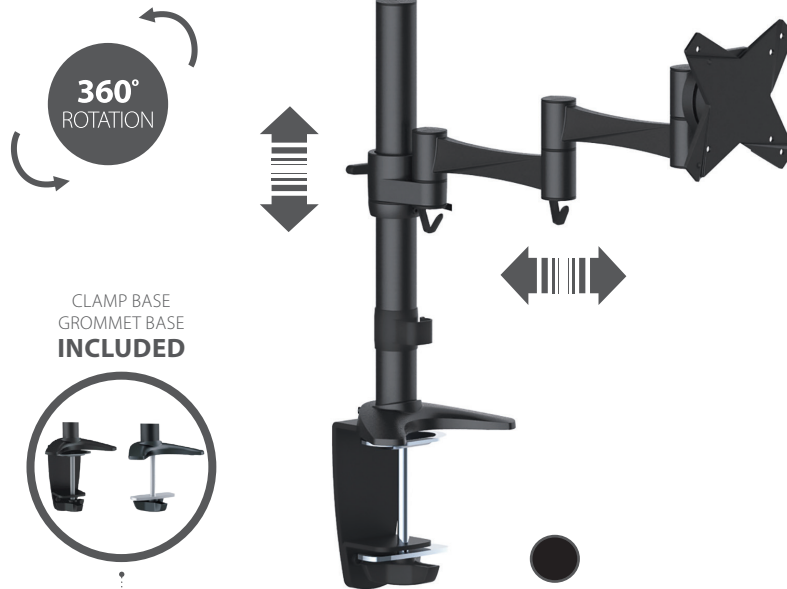

DESK MOUNTS

DM2100

EAN: 5603209121009

13"-27"

MONITOR 13-27"

ARM EXTEND: UP TO 427MM

HEIGHT ADJUSTMENT

TILT +15° -15°

SWIVEL 180°

ROTATION 360°

CABLE MANAGEMENT

BLACK COLOR