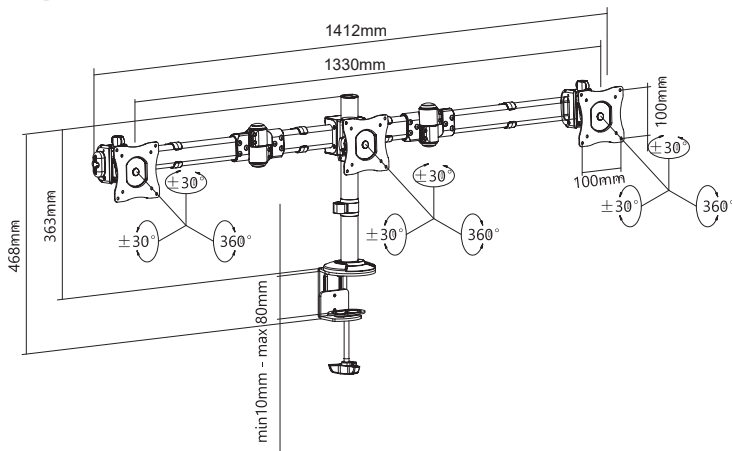

DESK MOUNTS

DM1300

EAN: 5603209113004

13"-27"

MONITOR 13-27"

TILT +30° -30°

SWIVEL +30° -30°

ROTATION 360°

CABLE MANAGEMENT

MONITOR HEIGHT
ADJUSTMENT

CLAMP BASE
GROMMET BASE
INCLUDED

BLACK COLOR