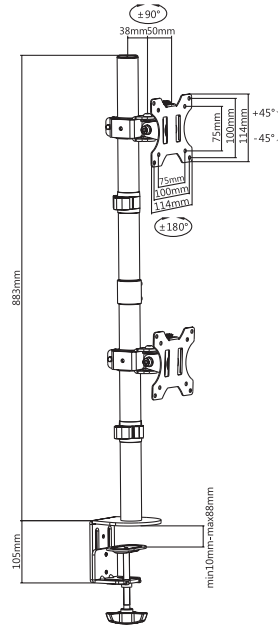

## 13"-32"

MONITOR  
HEIGHT  
ADJUSTMENT

CLAMP BASE  
GROMMET BASE  
**INCLUDED**

**MONITOR 13-32"**  
TILT +45° -45°  
SWIVEL +90° -90°  
ROTATION 360°  
CABLE MANAGEMENT

BLACK COLOR