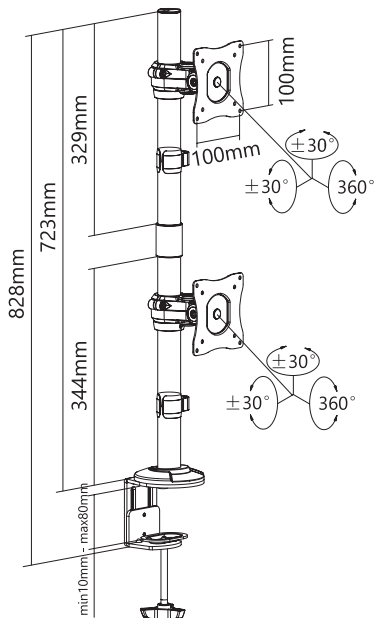

## 13"-27"

### MONITOR 13-27"

TILT  $\pm 30^\circ$  -  $30^\circ$

SWIVEL  $\pm 30^\circ$  -  $30^\circ$

ROTATION  $360^\circ$

CABLE MANAGEMENT

BLACK COLOR

CLAMP BASE  
GROMMET BASE  
**INCLUDED**