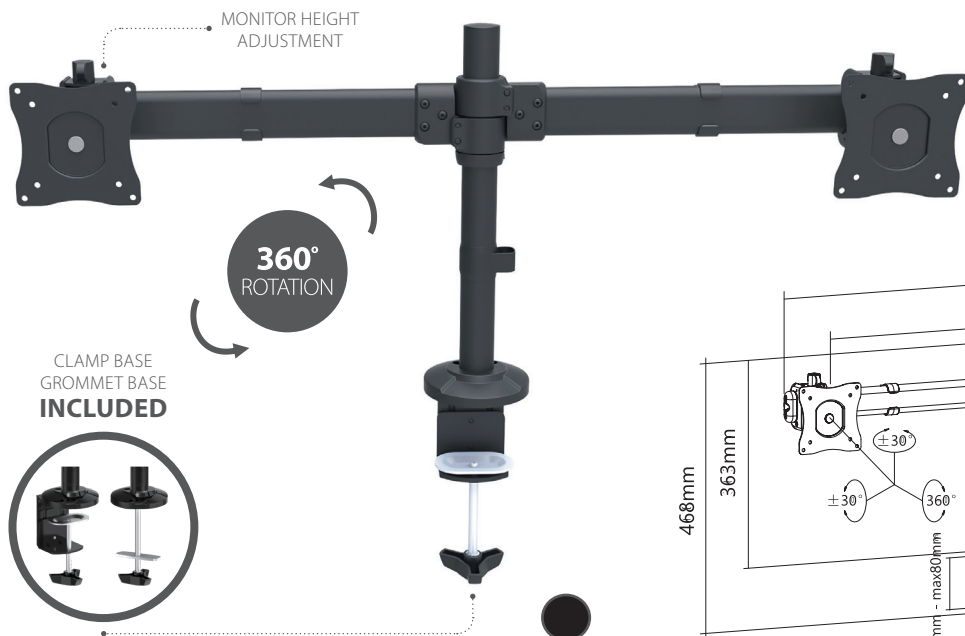

DESK MOUNTS

DM1200H

EAN: 5603209112007

13"-27"

BLACK COLOR

MONITOR 13-27"
TILT +30° -30°
SWIVEL +30° -30°
ROTATION 360°
CABLE MANAGEMENT