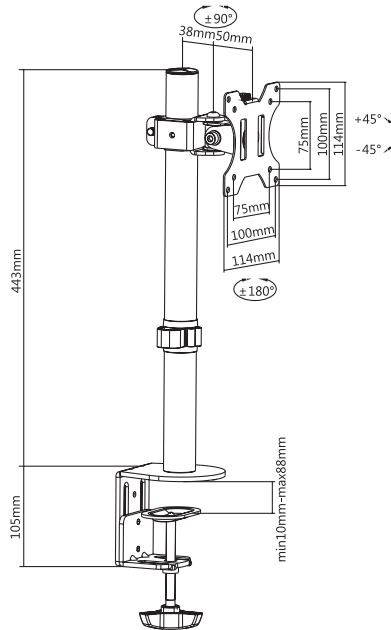

DM1100

EAN: 5603209111000

13"-32"

DESK MOUNTS

MONITOR 13-32"

TILT +45° -45°

SWIVEL +90° -90°

ROTATION 360°

CABLE MANAGEMENT

BLACK COLOR

CLAMP BASE
GROMMET BASE
INCLUDED

MONITOR
HEIGHT
ADJUSTMENT