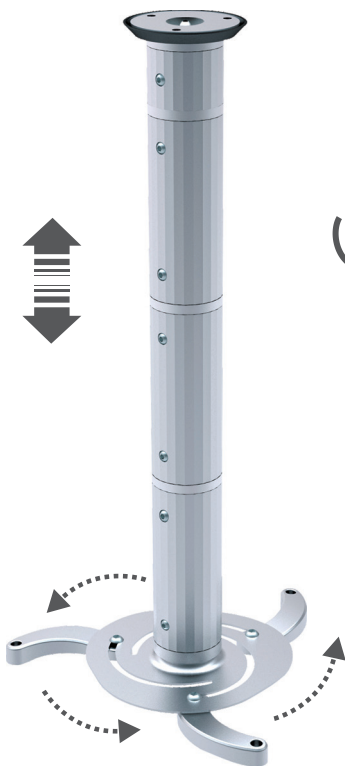

CEILING PROJECTOR MOUNTS

370

EAN: 5603209003701

UNIVERSAL CEILING PROJECTOR

ROTATION 360°

TILT +15° -15°

ADJUSTABLE HEIGHT: 130 / 1060MM

SILVER COLOR