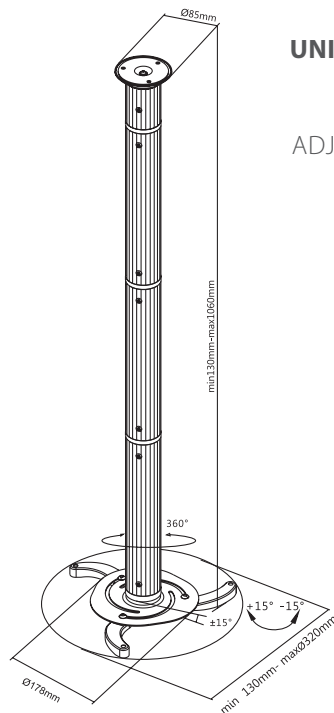

CEILING PROJECTOR MOUNTS

370

EAN: 5603209003701

UNIVERSAL CEILING PROJECTOR

ROTATION 360°

TILT +15° -15°

ADJUSTABLE HEIGHT: 130 / 1060MM

SILVER COLOR