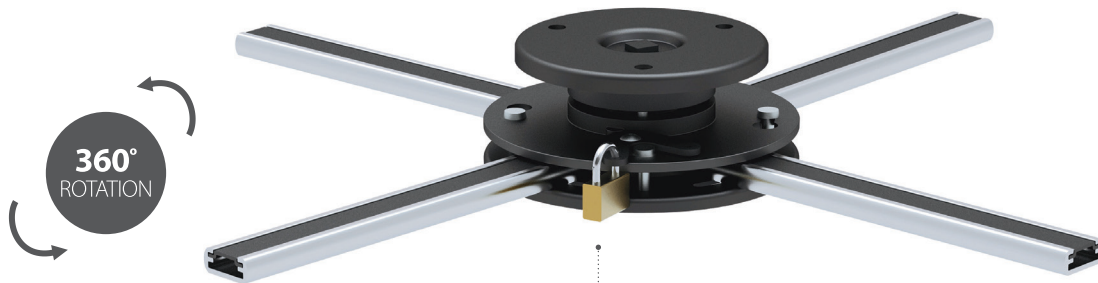

320

EAN: 5603209003206

CEILING PROJECTOR MOUNT

UNIVERSAL CEILING PROJECTOR

MOUNTING RANGE: 160-496MM

TILT +10° -10°

ROTATION 360°

PROFILE: 62MM

ANTI-THEFT READY

PADLOCK
INCLUDED

BLACK / SILVER COLOR