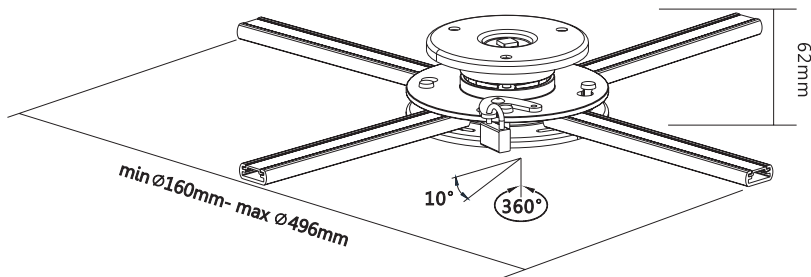

320

EAN: 5603209003206

CEILING PROJECTOR MOUNT

UNIVERSAL CEILING PROJECTOR

MOUNTING RANGE: 160-496MM

TILT +10° -10°

ROTATION 360°

PROFILE: 62MM

ANTI-THEFT READY

PADLOCK
INCLUDED

BLACK / SILVER COLOR