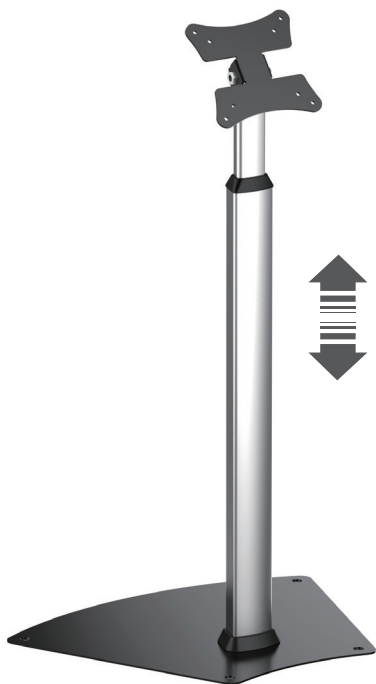

MOUNTS

297

EAN: 5603209002971

13"-21"

MONITOR 13-21"

TILT +45° -45°

ADJUSTABLE HEIGHT: 700 / 1100MM

SILVER / BLACK COLOR