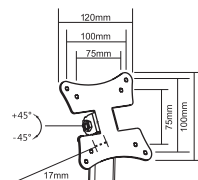

MOUNTS

297

EAN: 5603209002971

13"-21"

MONITOR 13-21"

TILT +45° -45°

ADJUSTABLE HEIGHT: 700 / 1100MM

SILVER / BLACK COLOR