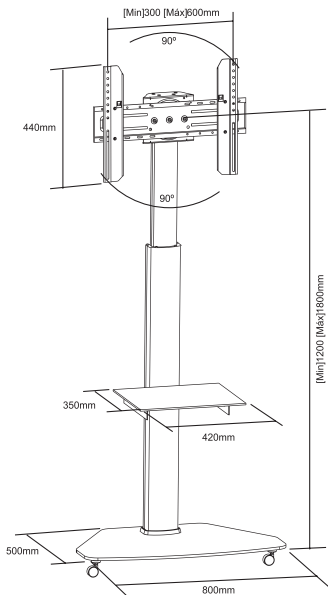

295

EAN: 5603209002957

32"-70"

CART MOUNTS

DISPLAYS 32-70"

AV SHELF INCLUDED

ROTATION 0° TO 90°

ADJUSTABLE HEIGHT: 1200 / 1800MM

SILVER / BLACK COLOR

AV SHELF
INCLUDED
6MM TEMPERED GLASS

10MM TEMPERED GLASS

VERTICAL
HORIZONTAL
PORTRAIT
LANDSCAPE
MODE

BRAKED WHEELS
INCLUDED