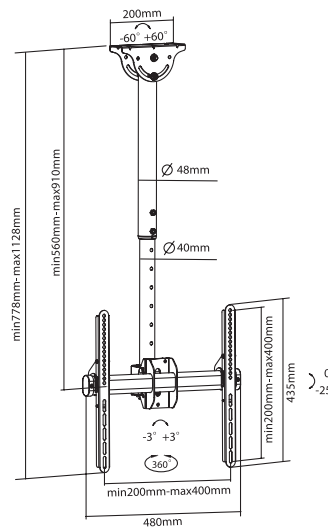

DISPLAY CEILING MOUNTS

285

EAN: 5603209002858

32"-65"

FULL MOTION

DISPLAYS 32-65"

ROTATION 360°

TILT +0° -25° | SWIVEL +3° -3°

EXTENSION HEIGHT: 560-910MM

INTERNAL CABLE

MANAGEMENT

BLACK COLOR