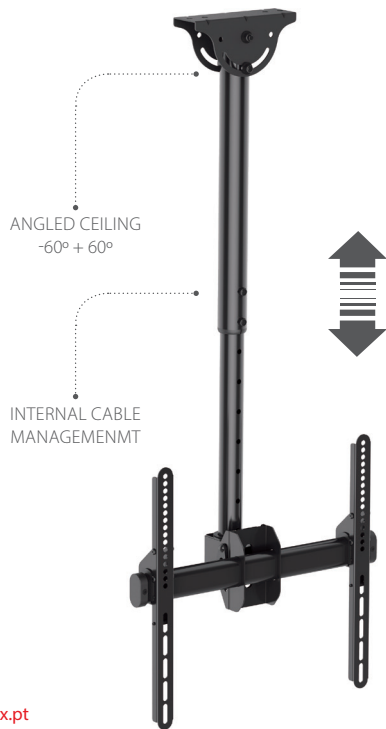

DISPLAY CEILING MOUNTS

285

EAN: 5603209002858

32"-65"

FULL MOTION

DISPLAYS 32-65"

ROTATION 360°

TILT +0° -25° | SWIVEL +3° -3°

EXTENSION HEIGHT: 560-910MM

INTERNAL CABLE

MANAGEMENT

BLACK COLOR